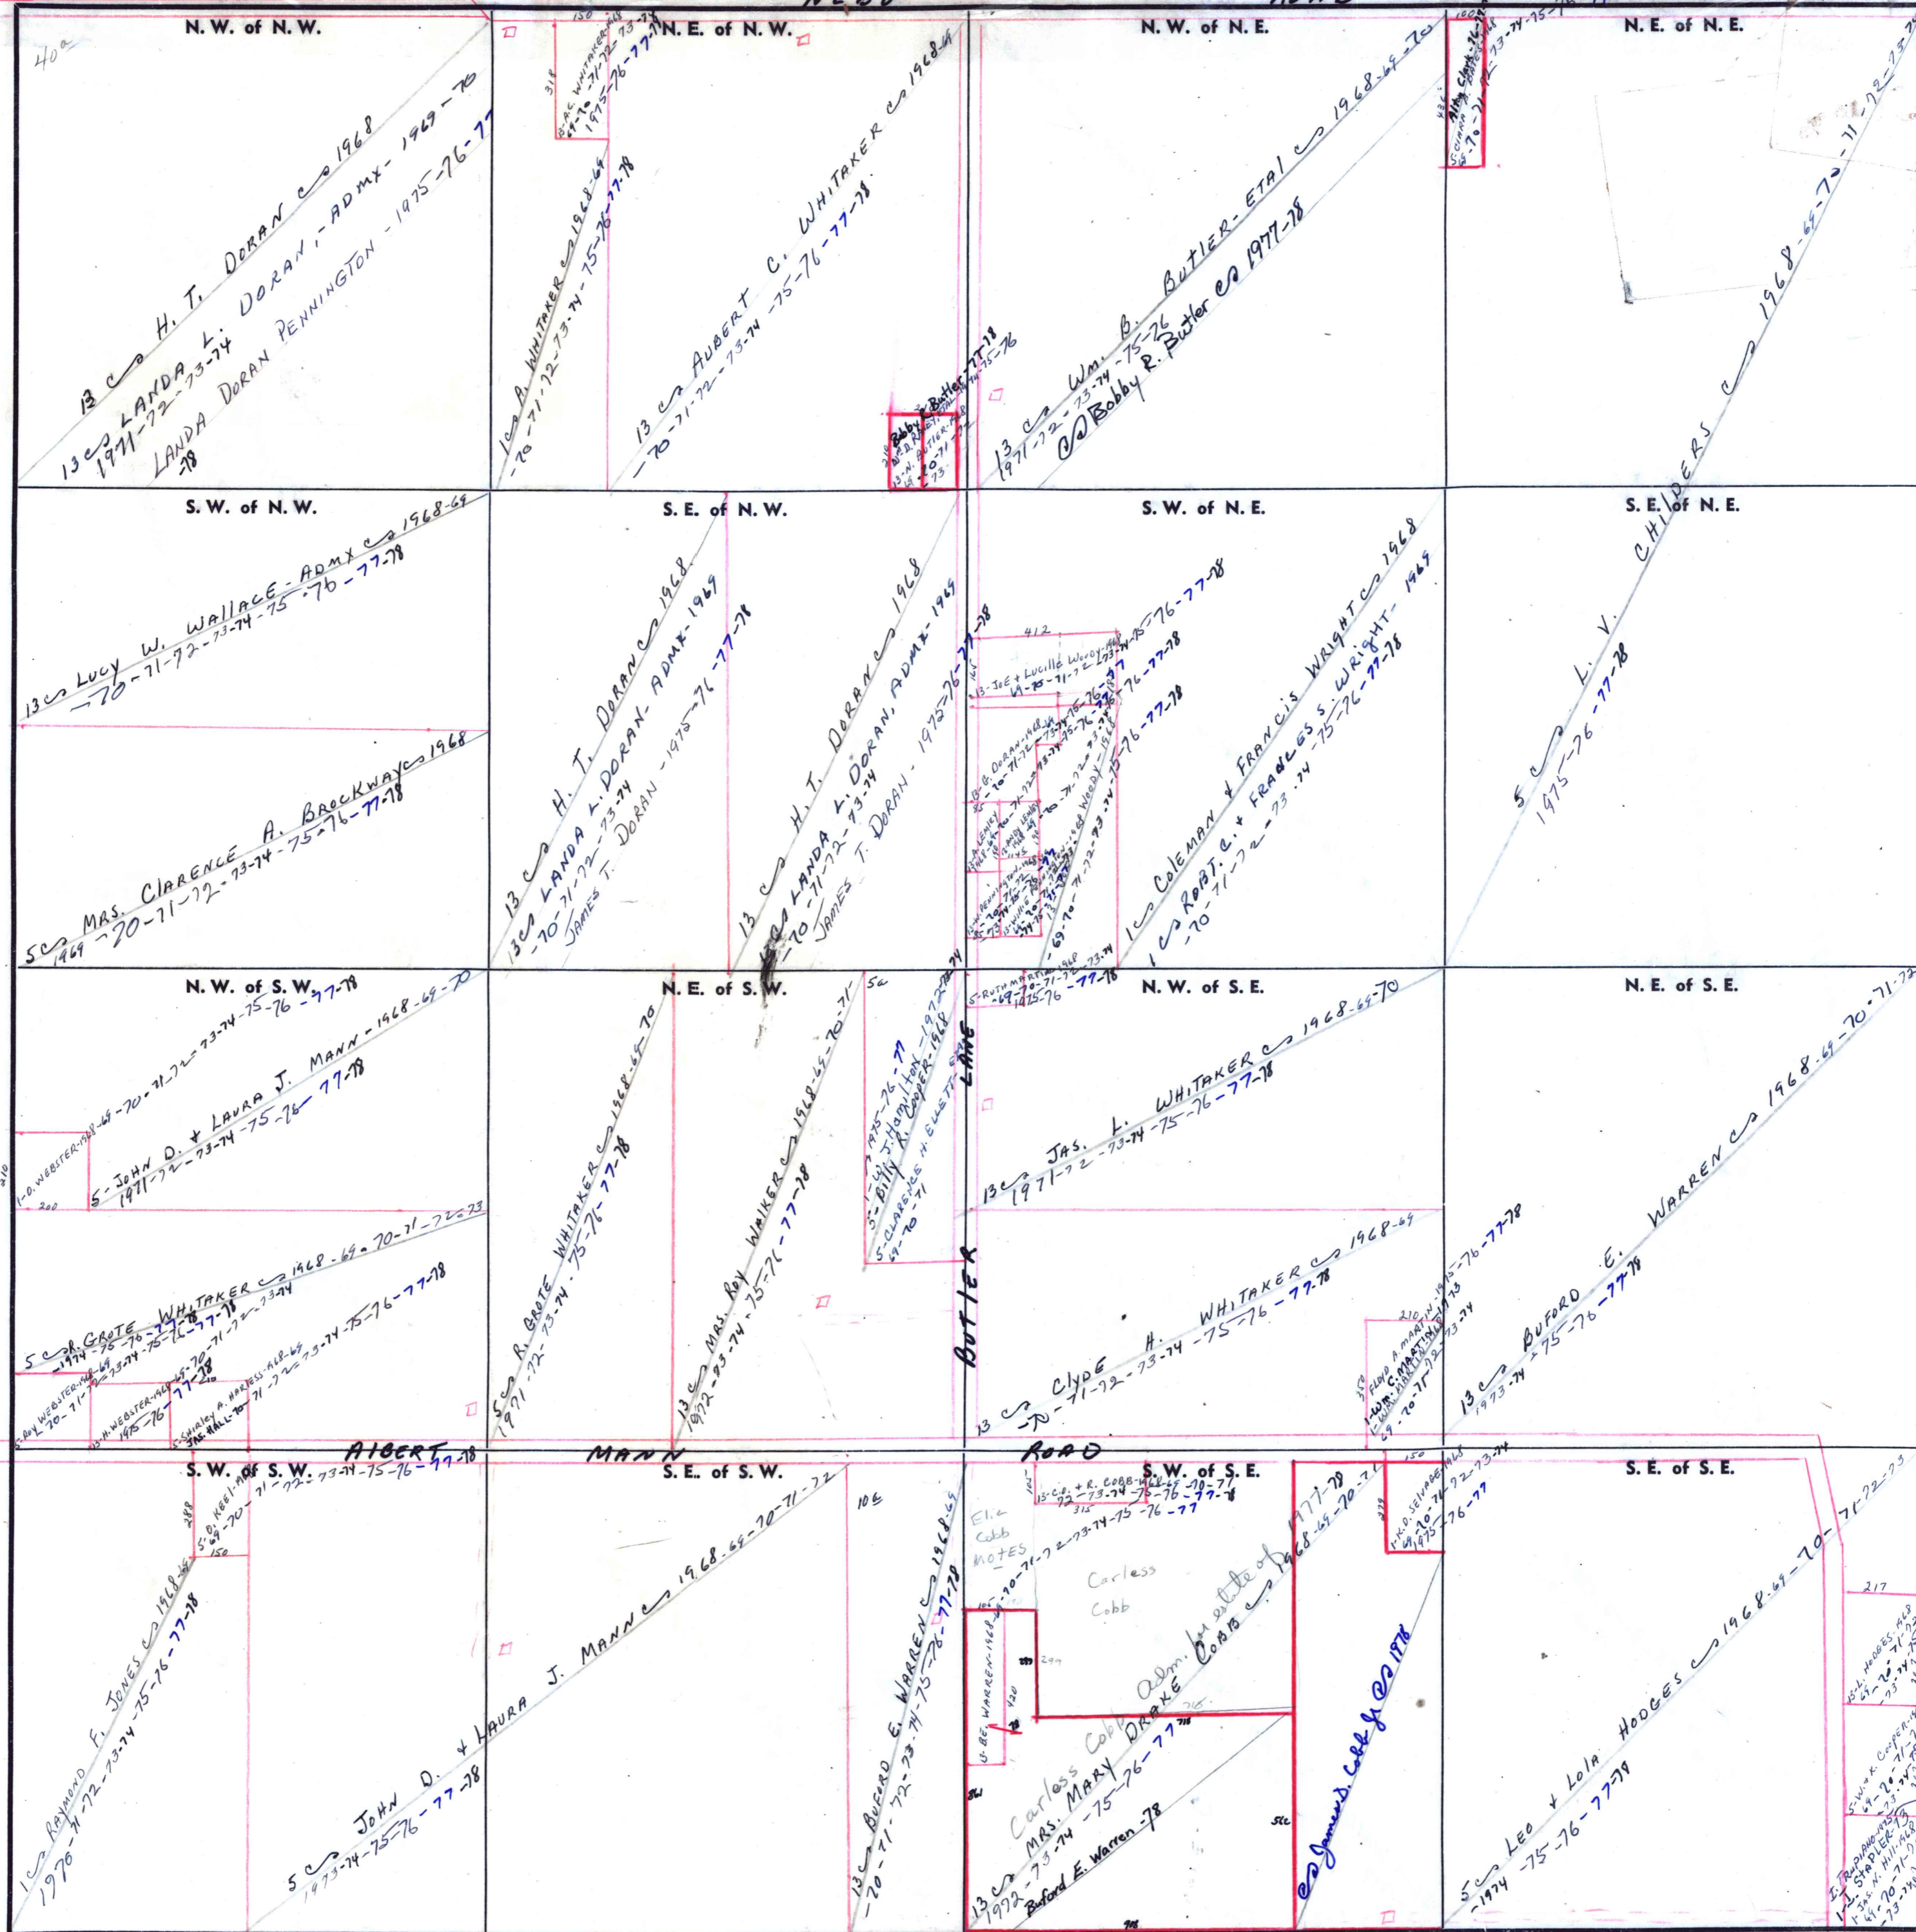

NEBO

ROAD

Scale—1 inch=300 Ft.

COUNTY