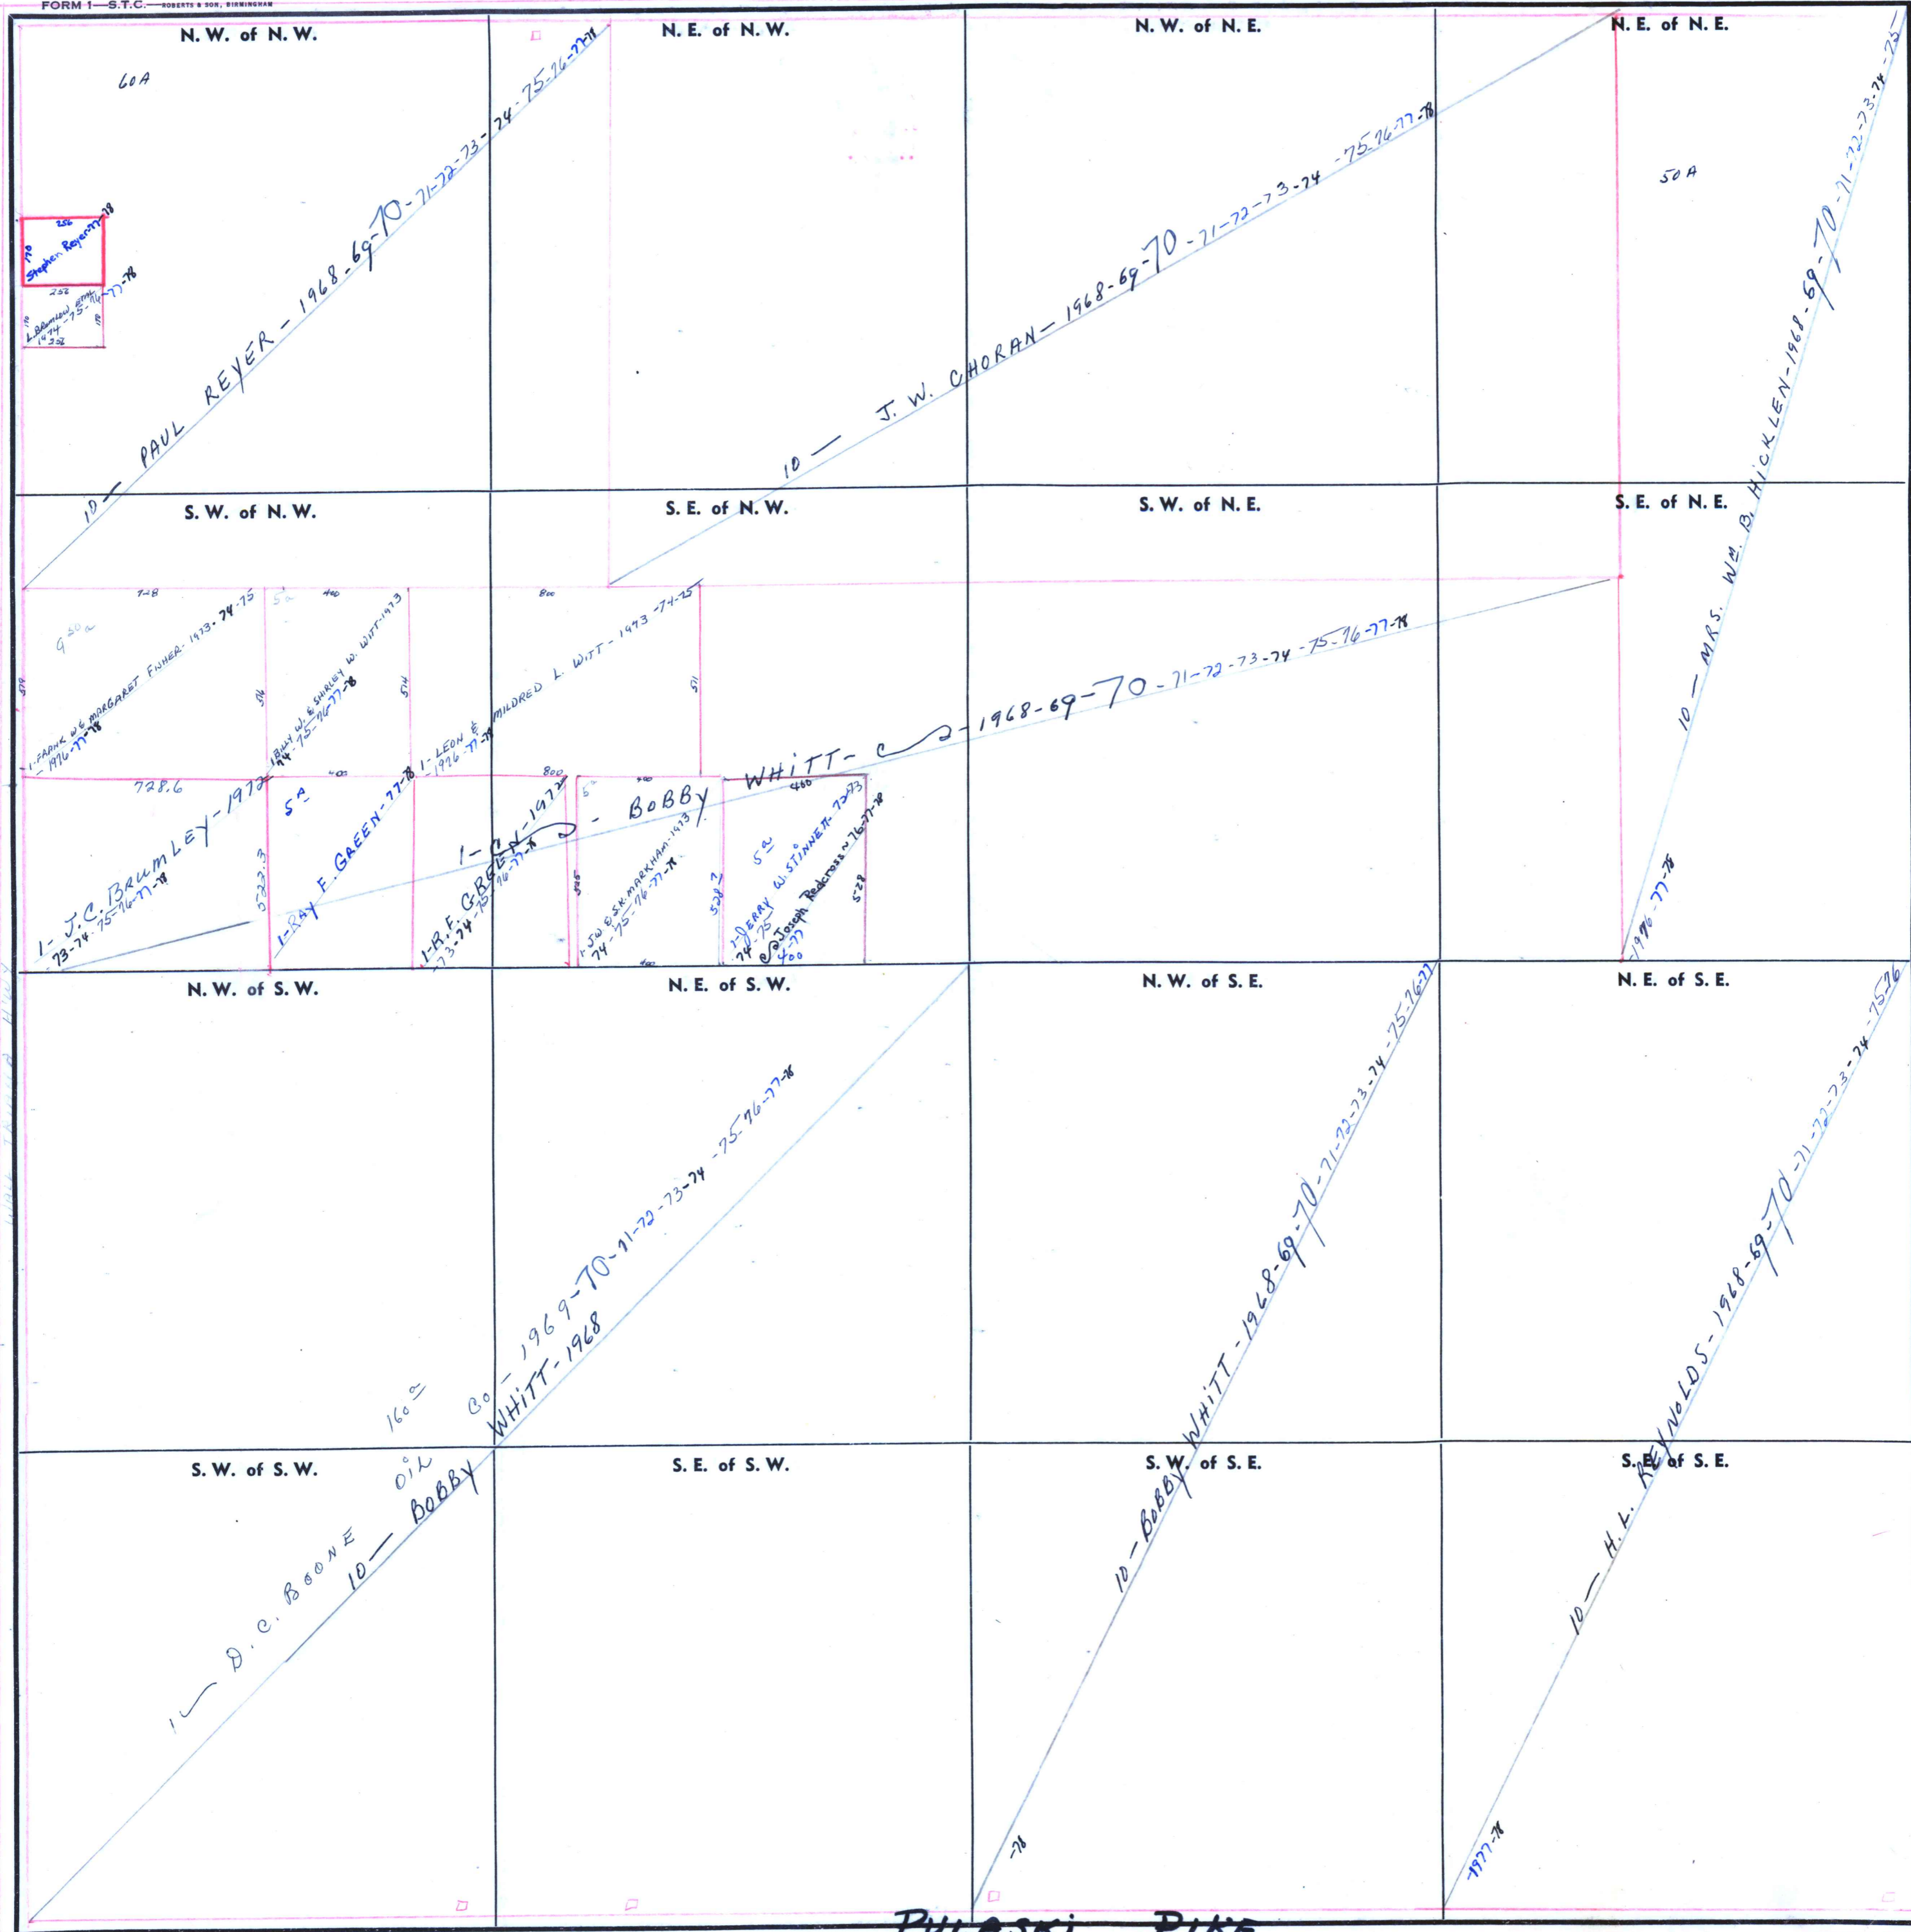

FORM 1—S.T.C.—ROBERTS & SON, BIRMINGHAM

PULASKI PIKE
Scale—1 inch=300 ft.