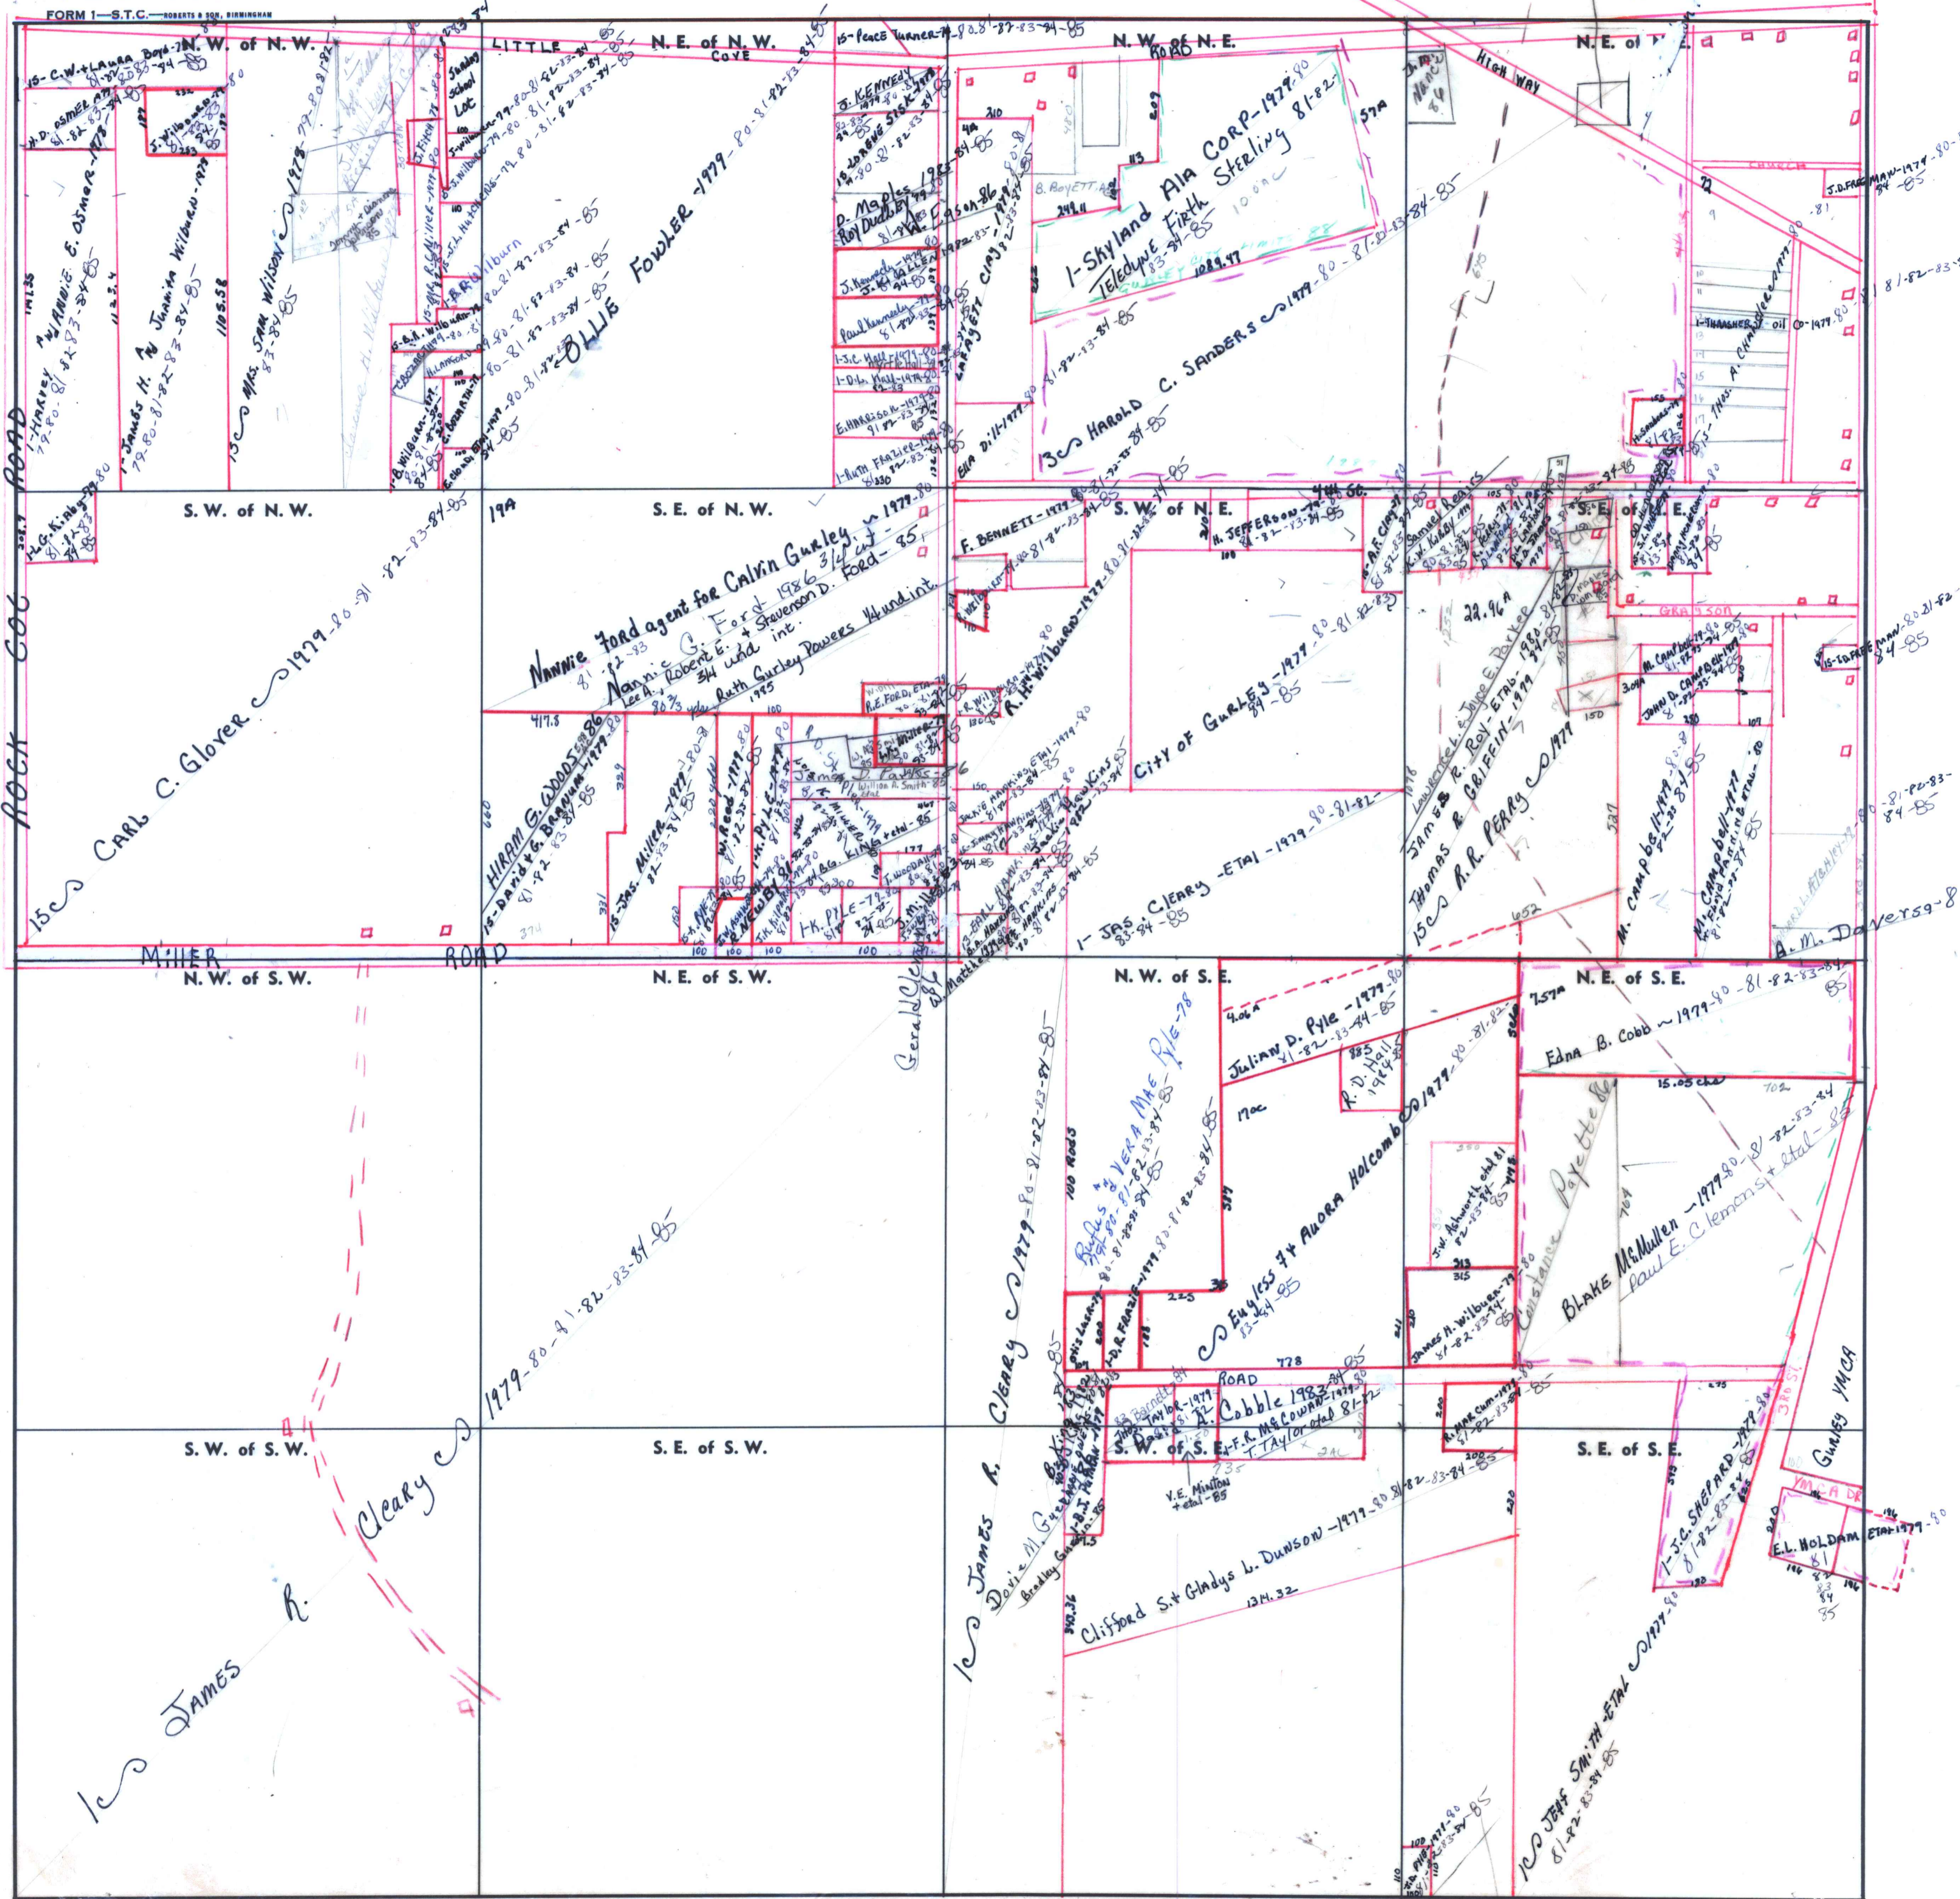

SECTION 14

TOWNSHIP 4

RANGE 2E

Gurley Holiness Church of Gurley-85

Scale—1 inch—300 Ft.

COUNTY