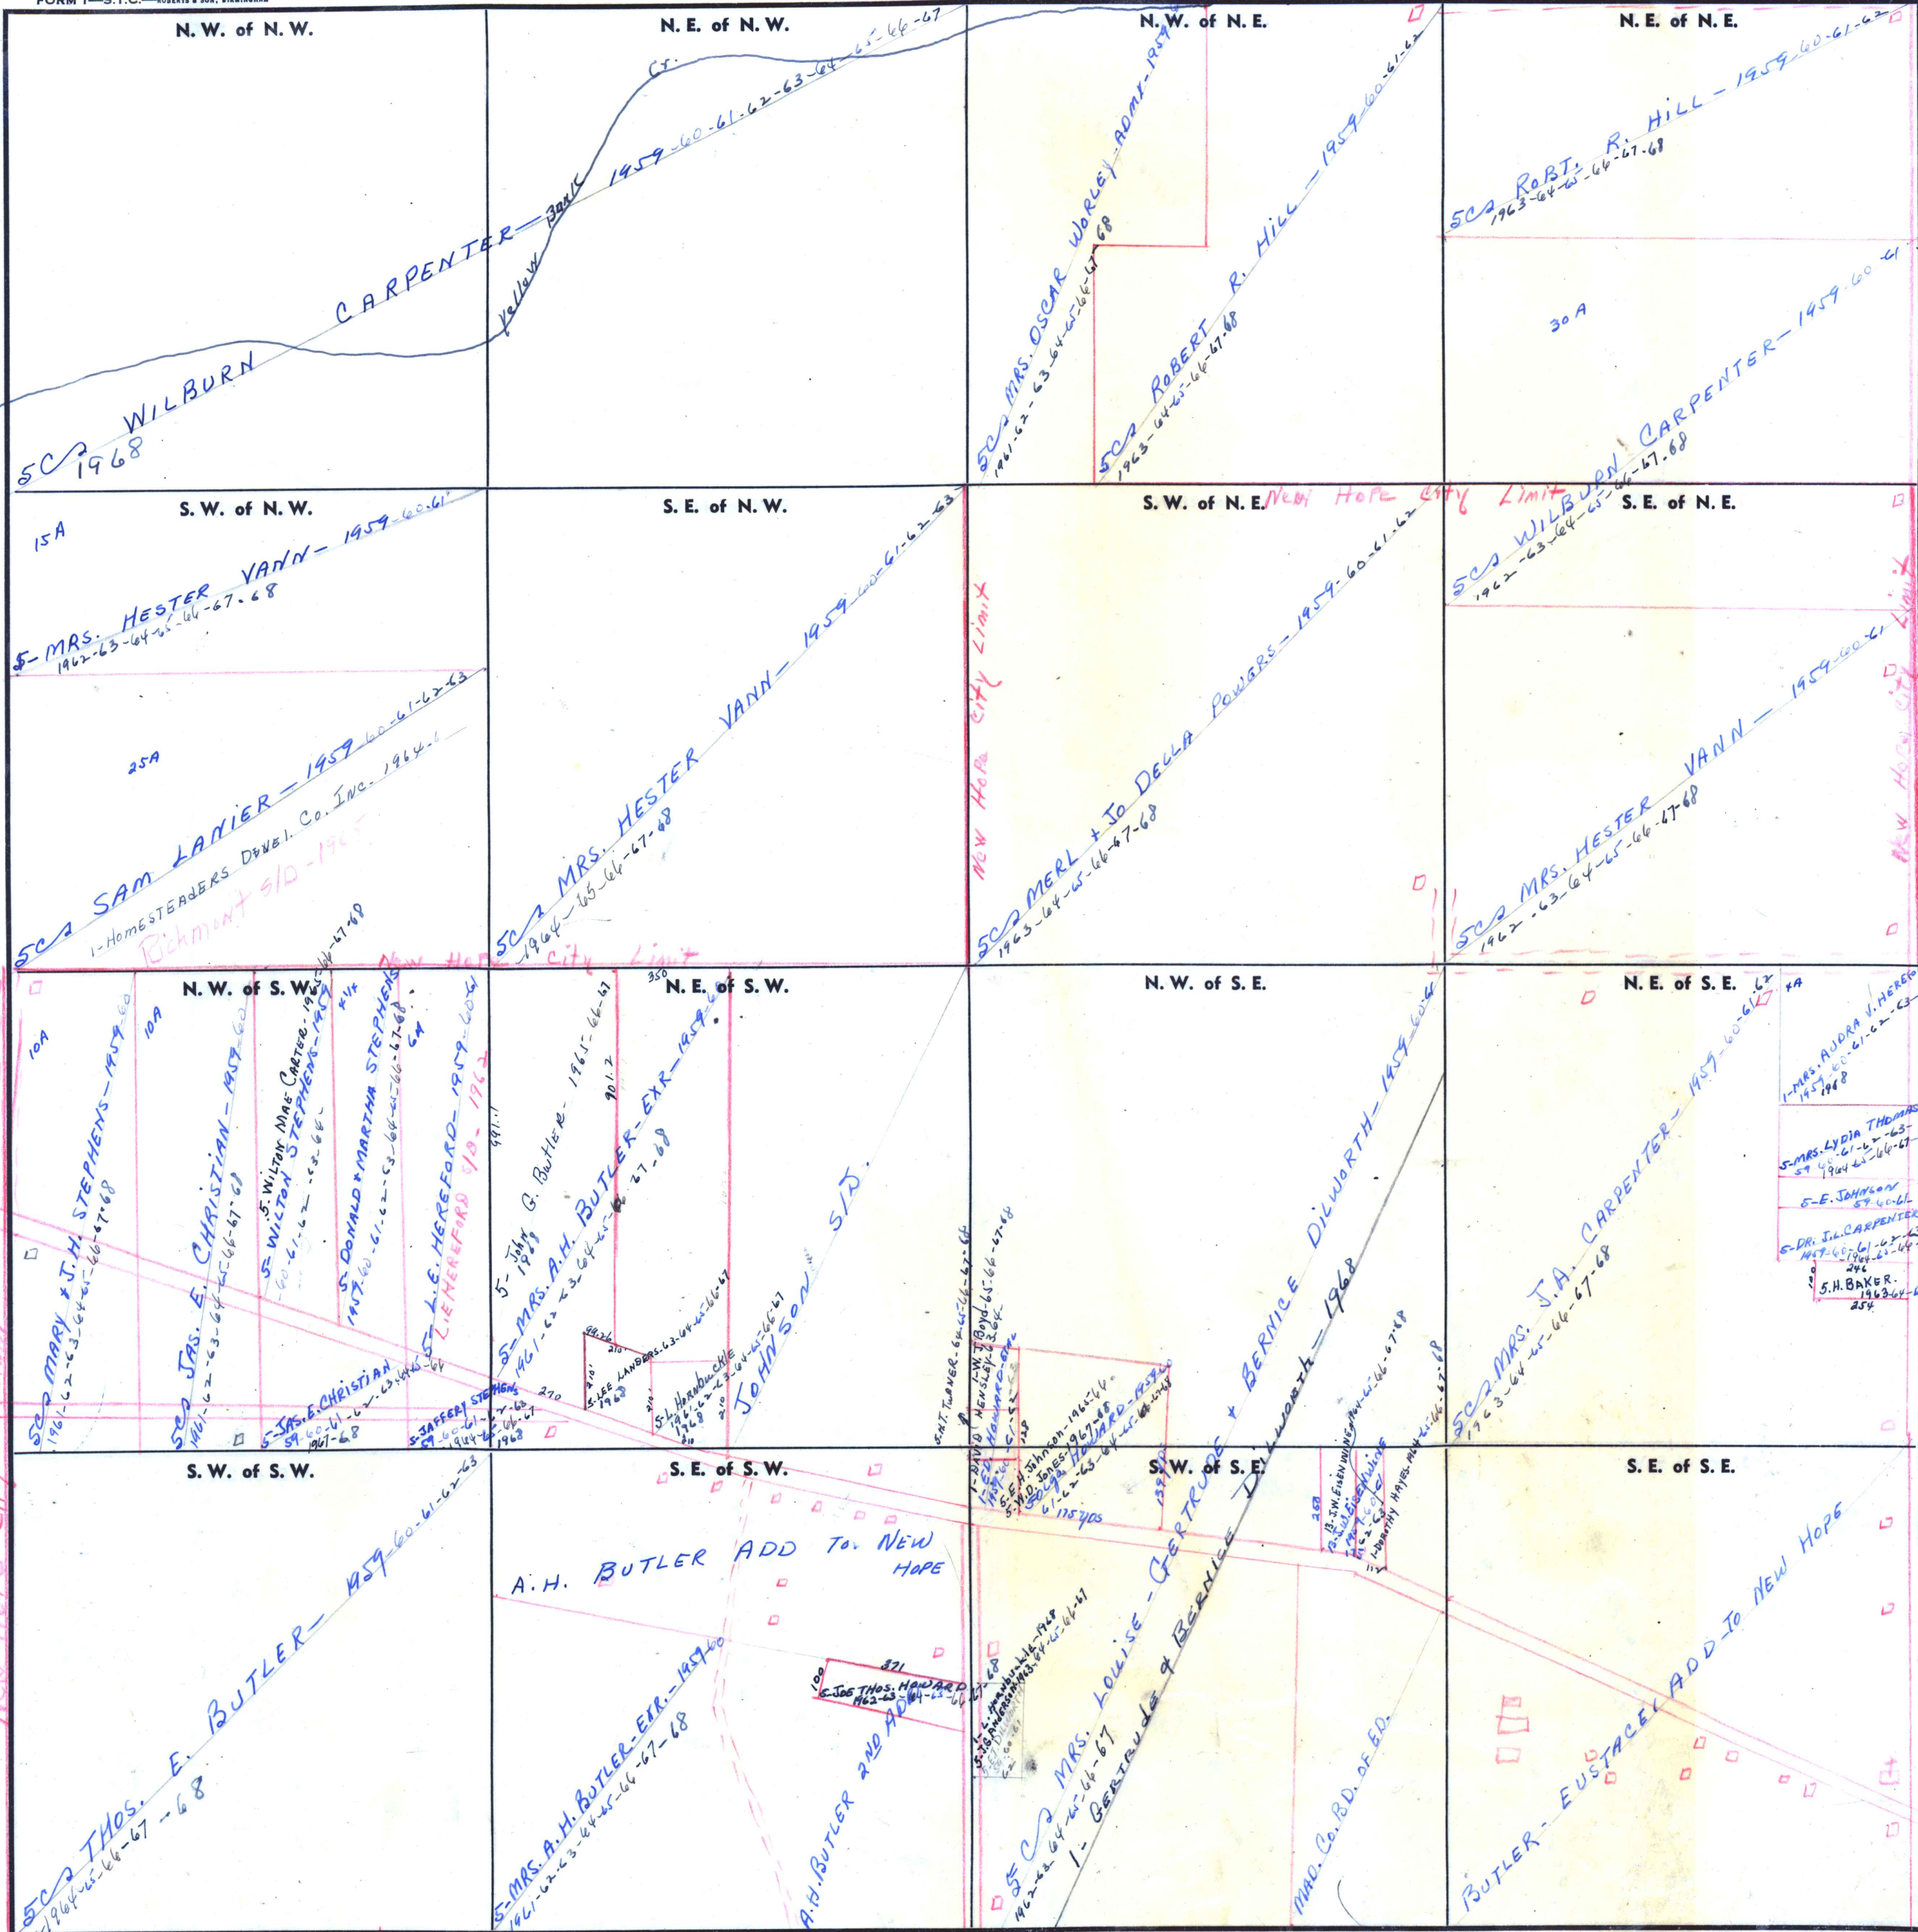

FORM 1—S.T.C.—ROBERTS & SON, BIRMINGHAM

New Hope City Limit

Richmont 910-1905

NEW HOPE CITY LIMIT

NEW HOPE CITY LIMIT

New Hope City Limit

COUNTY

Scale—1 inch—300 Ft.