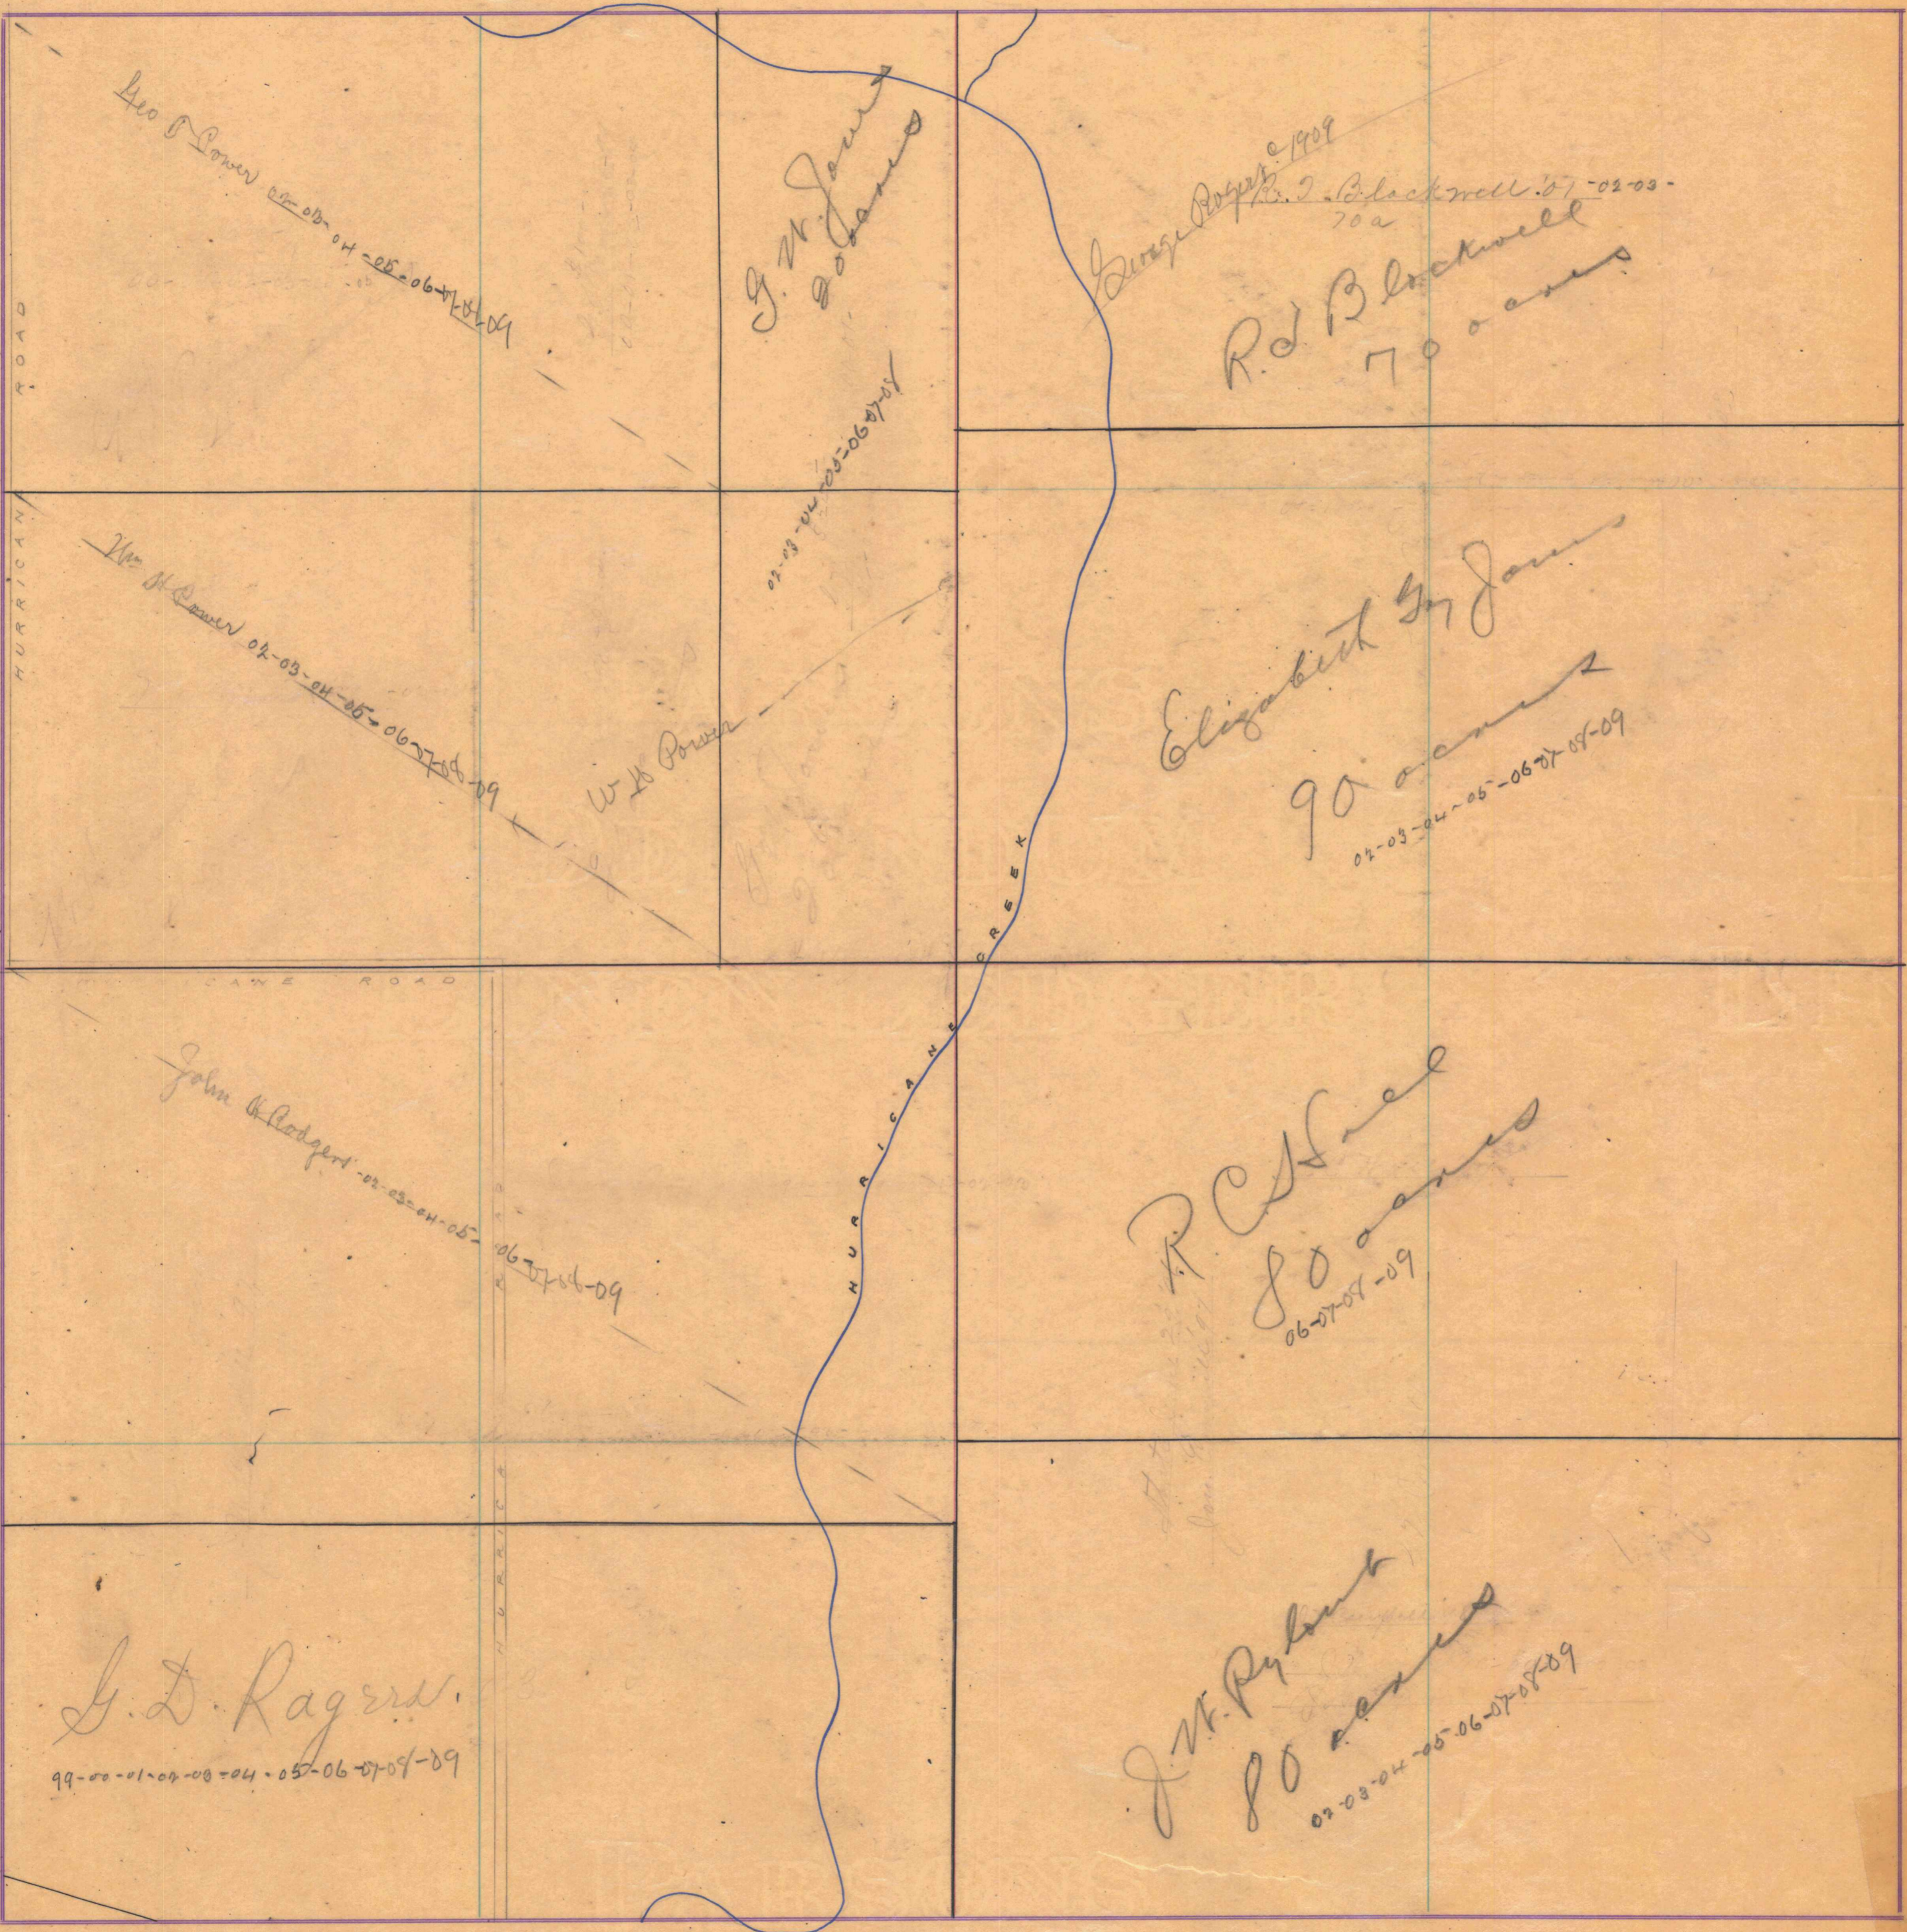

Section **34**, Township **2** South, Range **2**, East.

Geo B Power  
01-02-03-04-05-06-07-08-09  
70 acres

G. W. Power  
90 acres  
01-02-03-04-05-06-07-08-09

George Rogers  
R. D. Blackwell  
70 acres  
01-02-03-04-05-06-07-08-09

W. B. Power  
01-02-03-04-05-06-07-08-09  
90 acres

W. B. Power

Elizabeth G. Jones  
90 acres  
01-02-03-04-05-06-07-08-09

John A. Rodgers  
01-02-03-04-05-06-07-08-09  
80 acres

R. C. Stone  
80 acres  
01-02-03-04-05-06-07-08-09