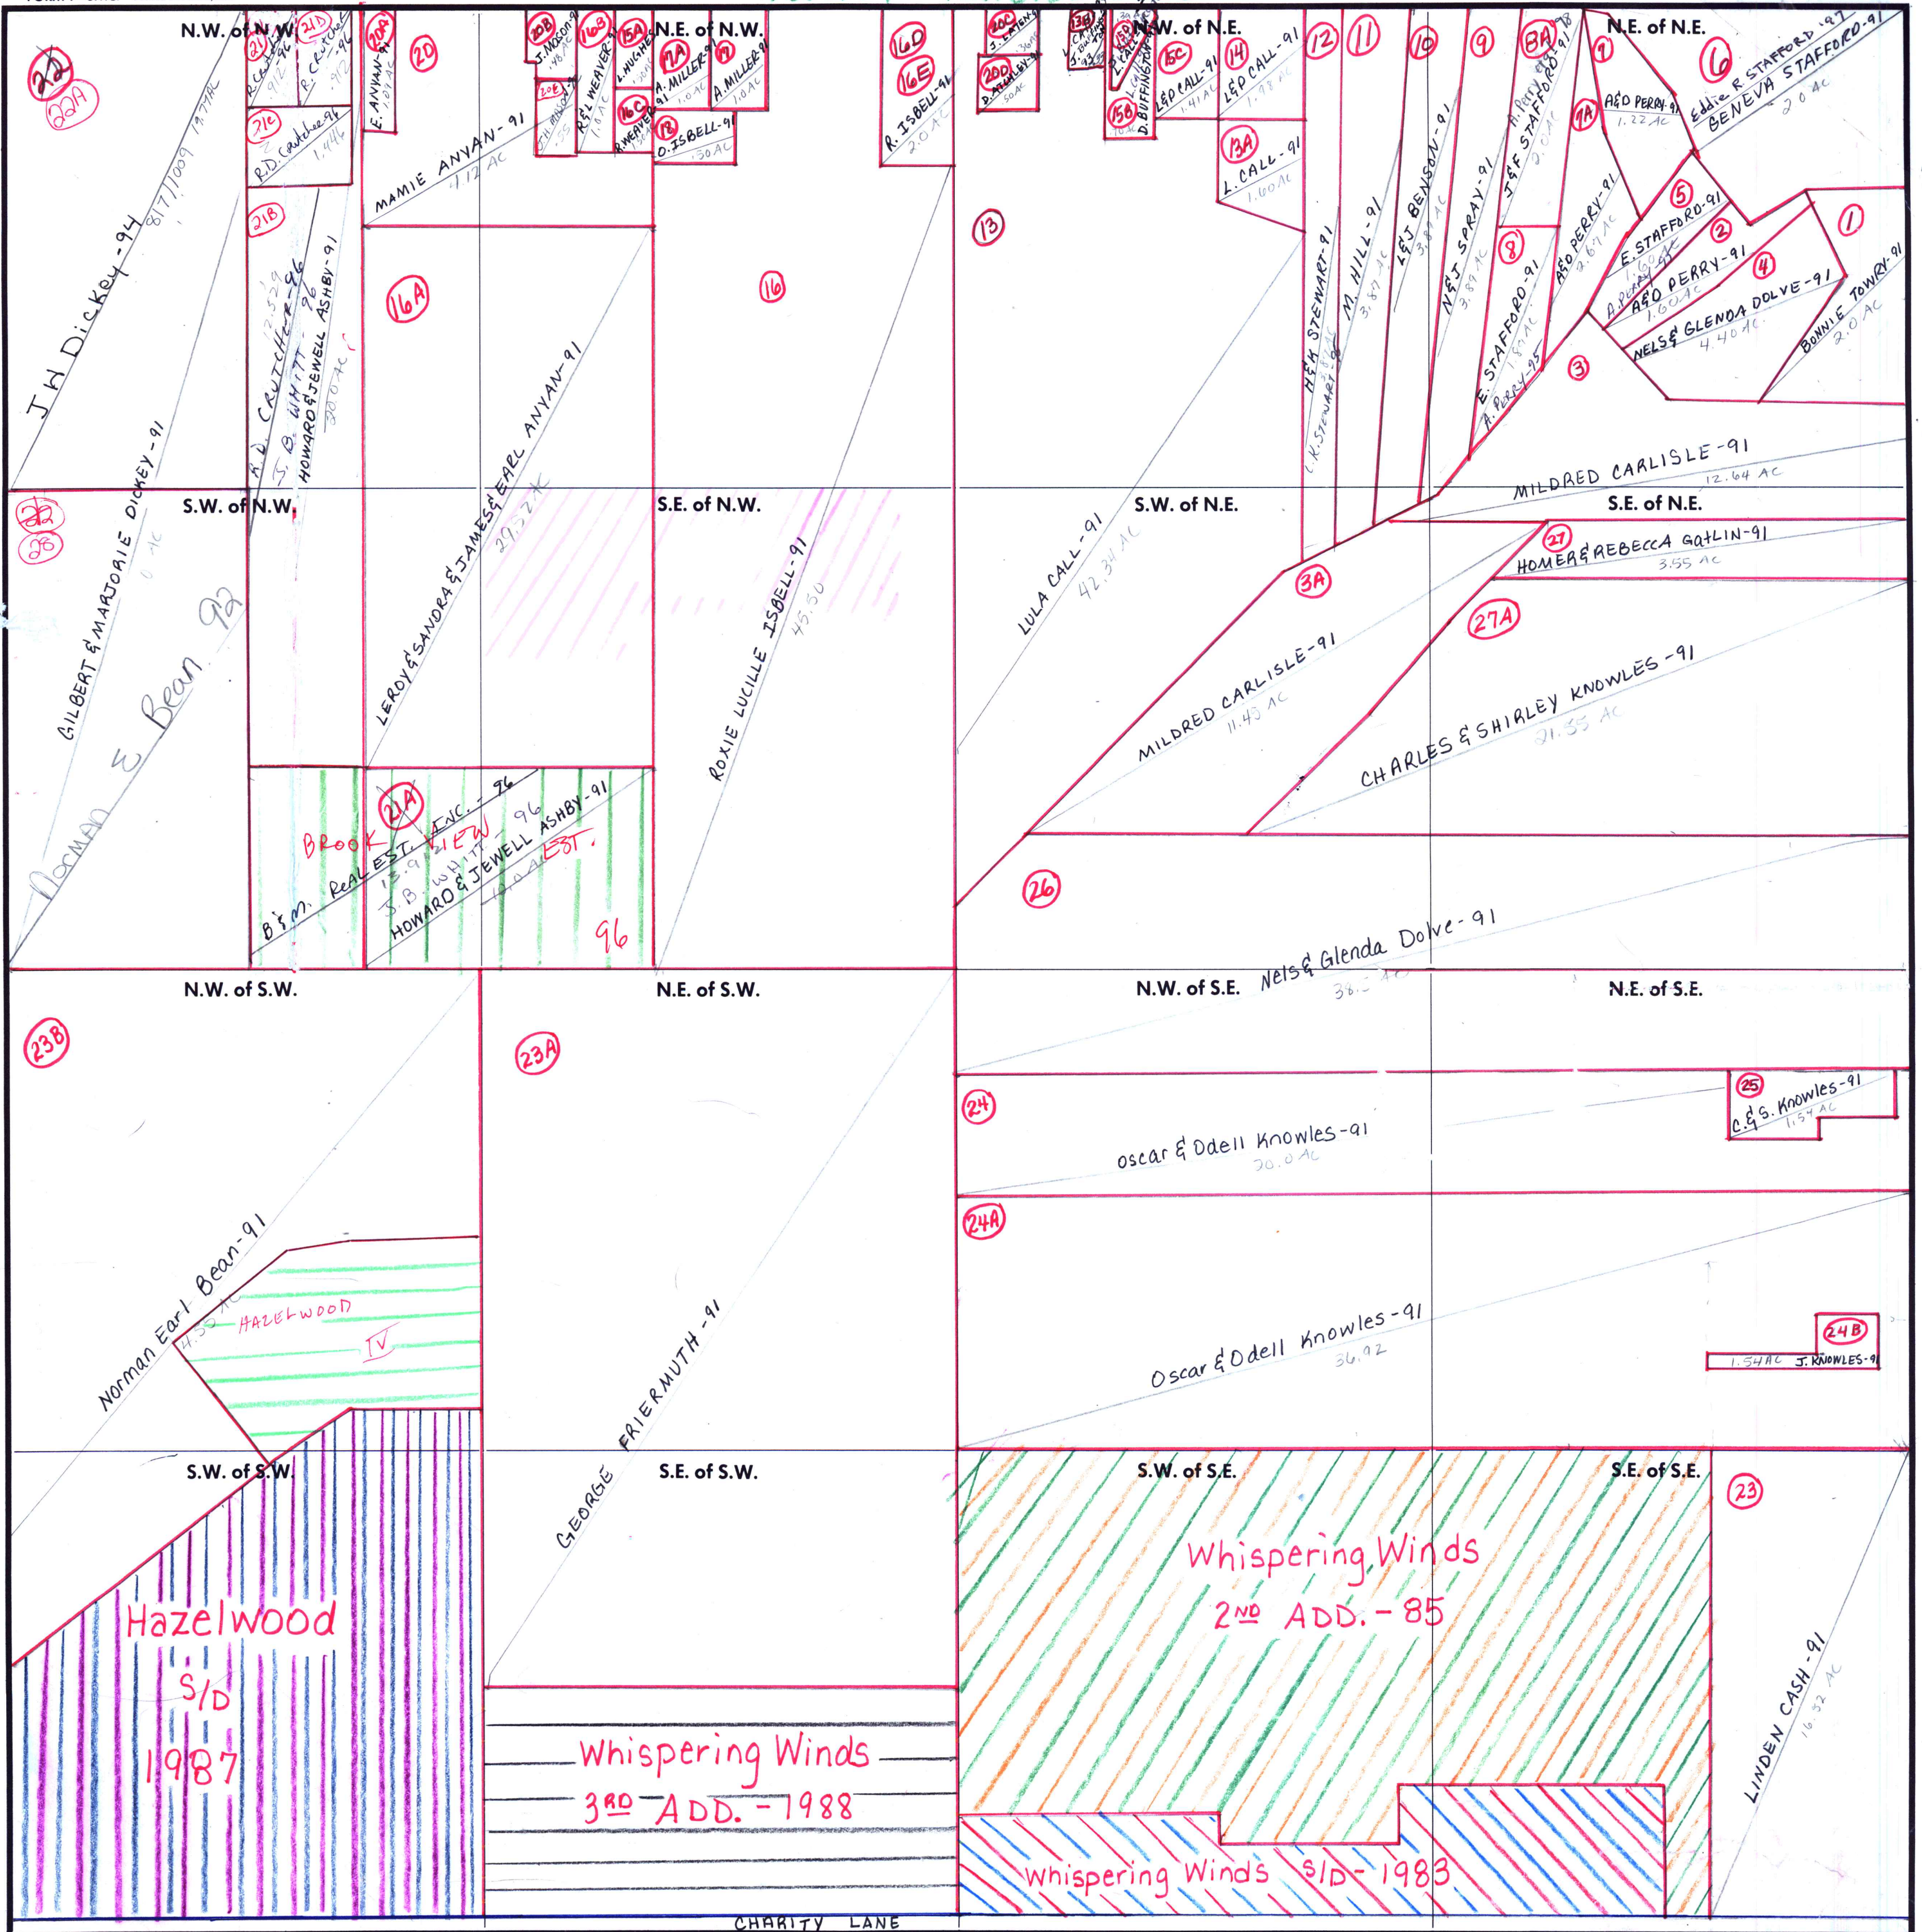

20c
R.D. Ashby-96

FORM 1—S.T.C.—CURRIE SYSTEMS, INC.

not to scale

230 Bonnie Towry-91 unplatable 2.0 AC