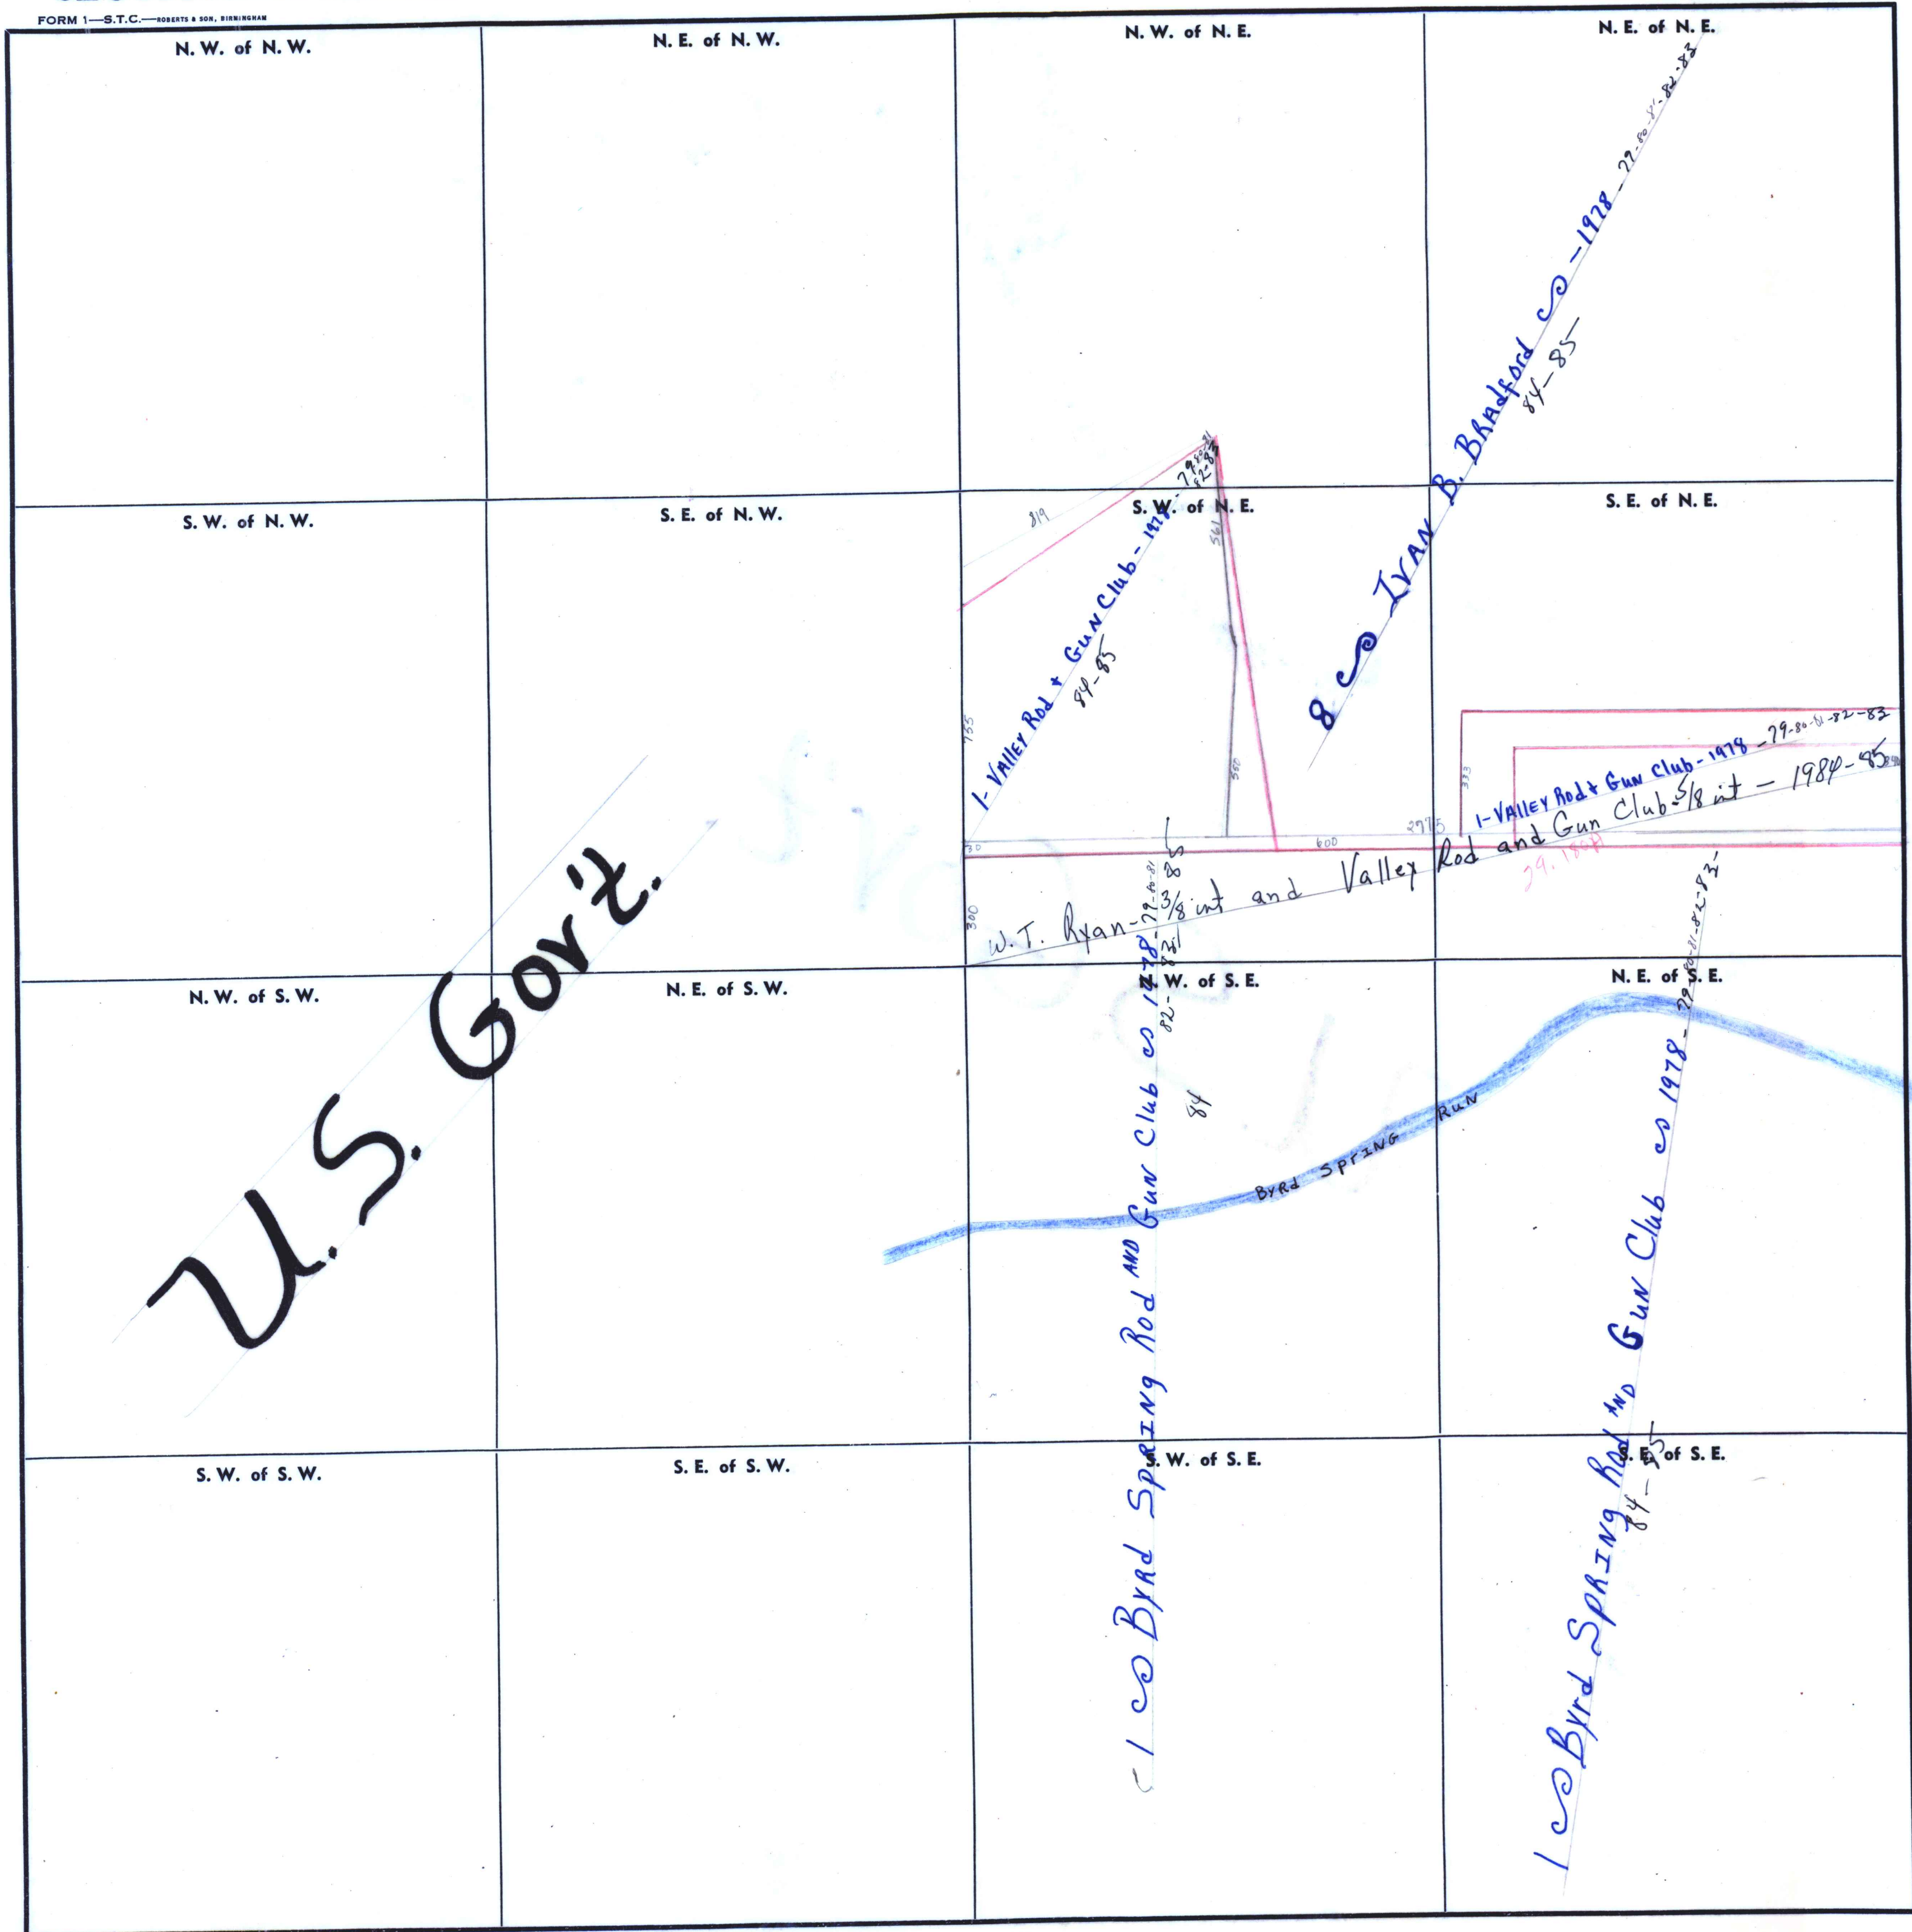

FORM 1—S.T.C.—ROBERTS & SON, BIRMINGHAM

Scale—1 inch—300 Ft.