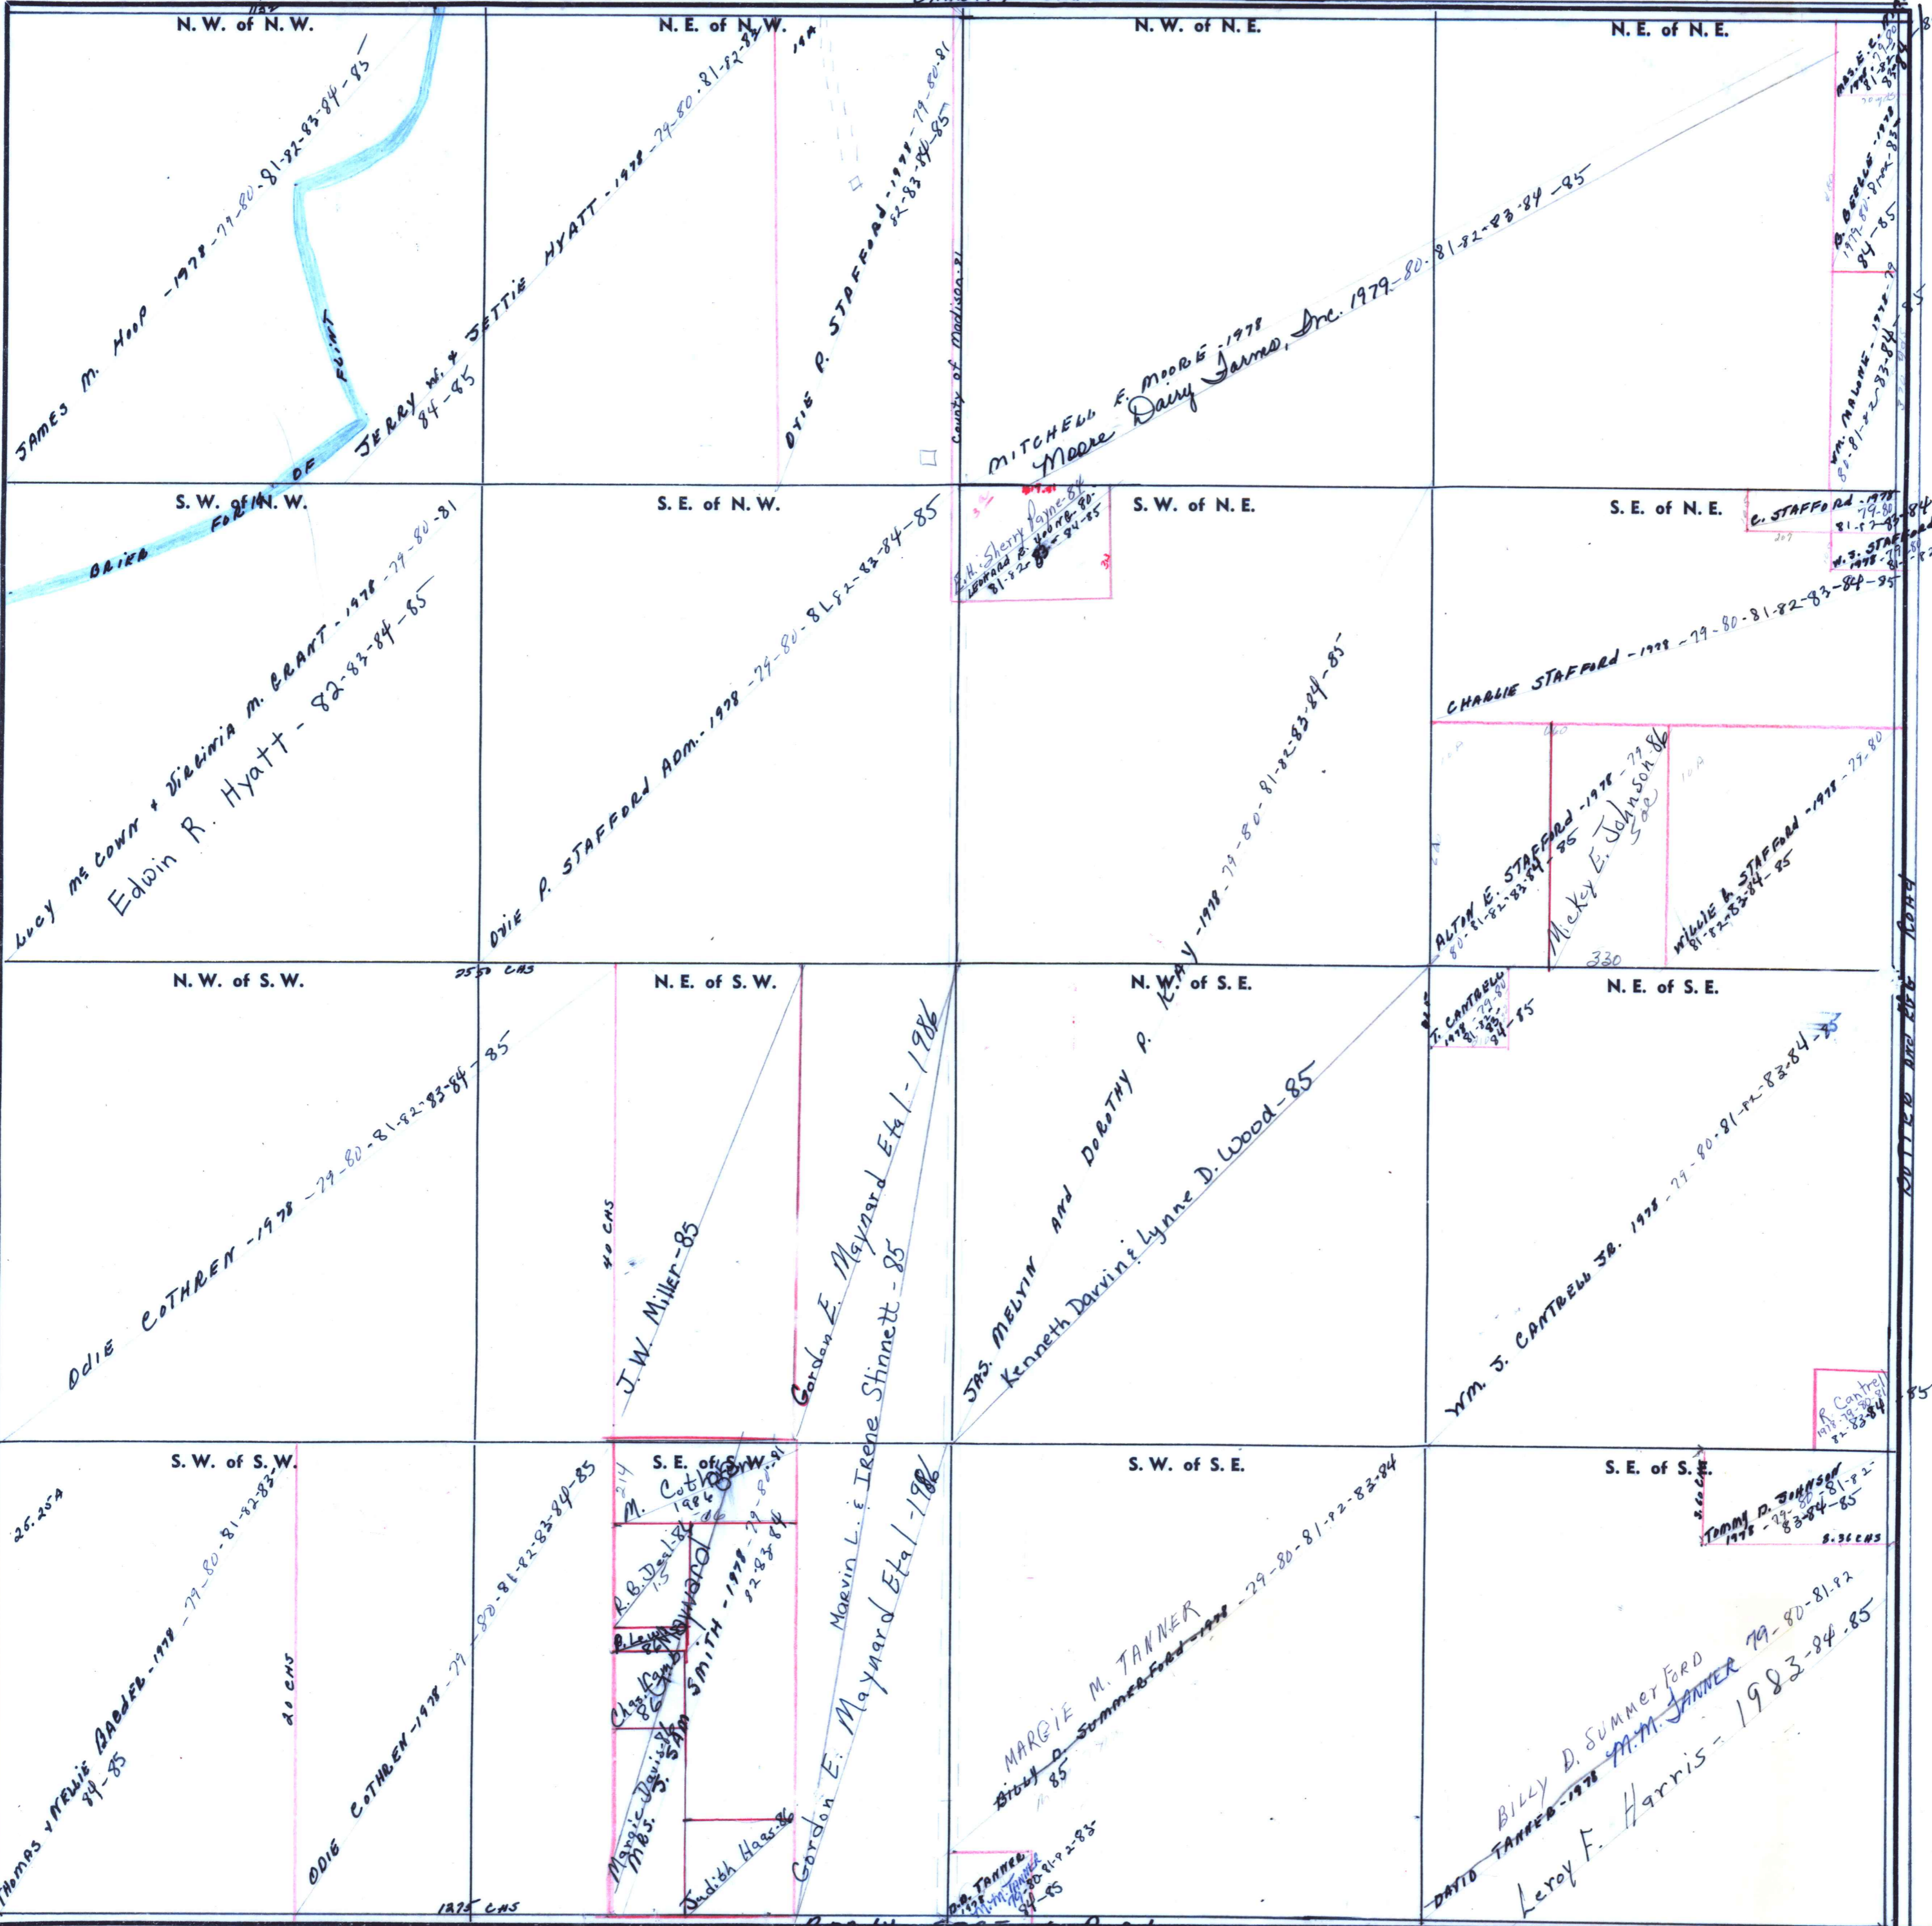

SECTION 20

TOWNSHIP 1

RANGE 1W

CHARITY LAKE

COUNTY

Scale - 1 inch = 300 Ft.