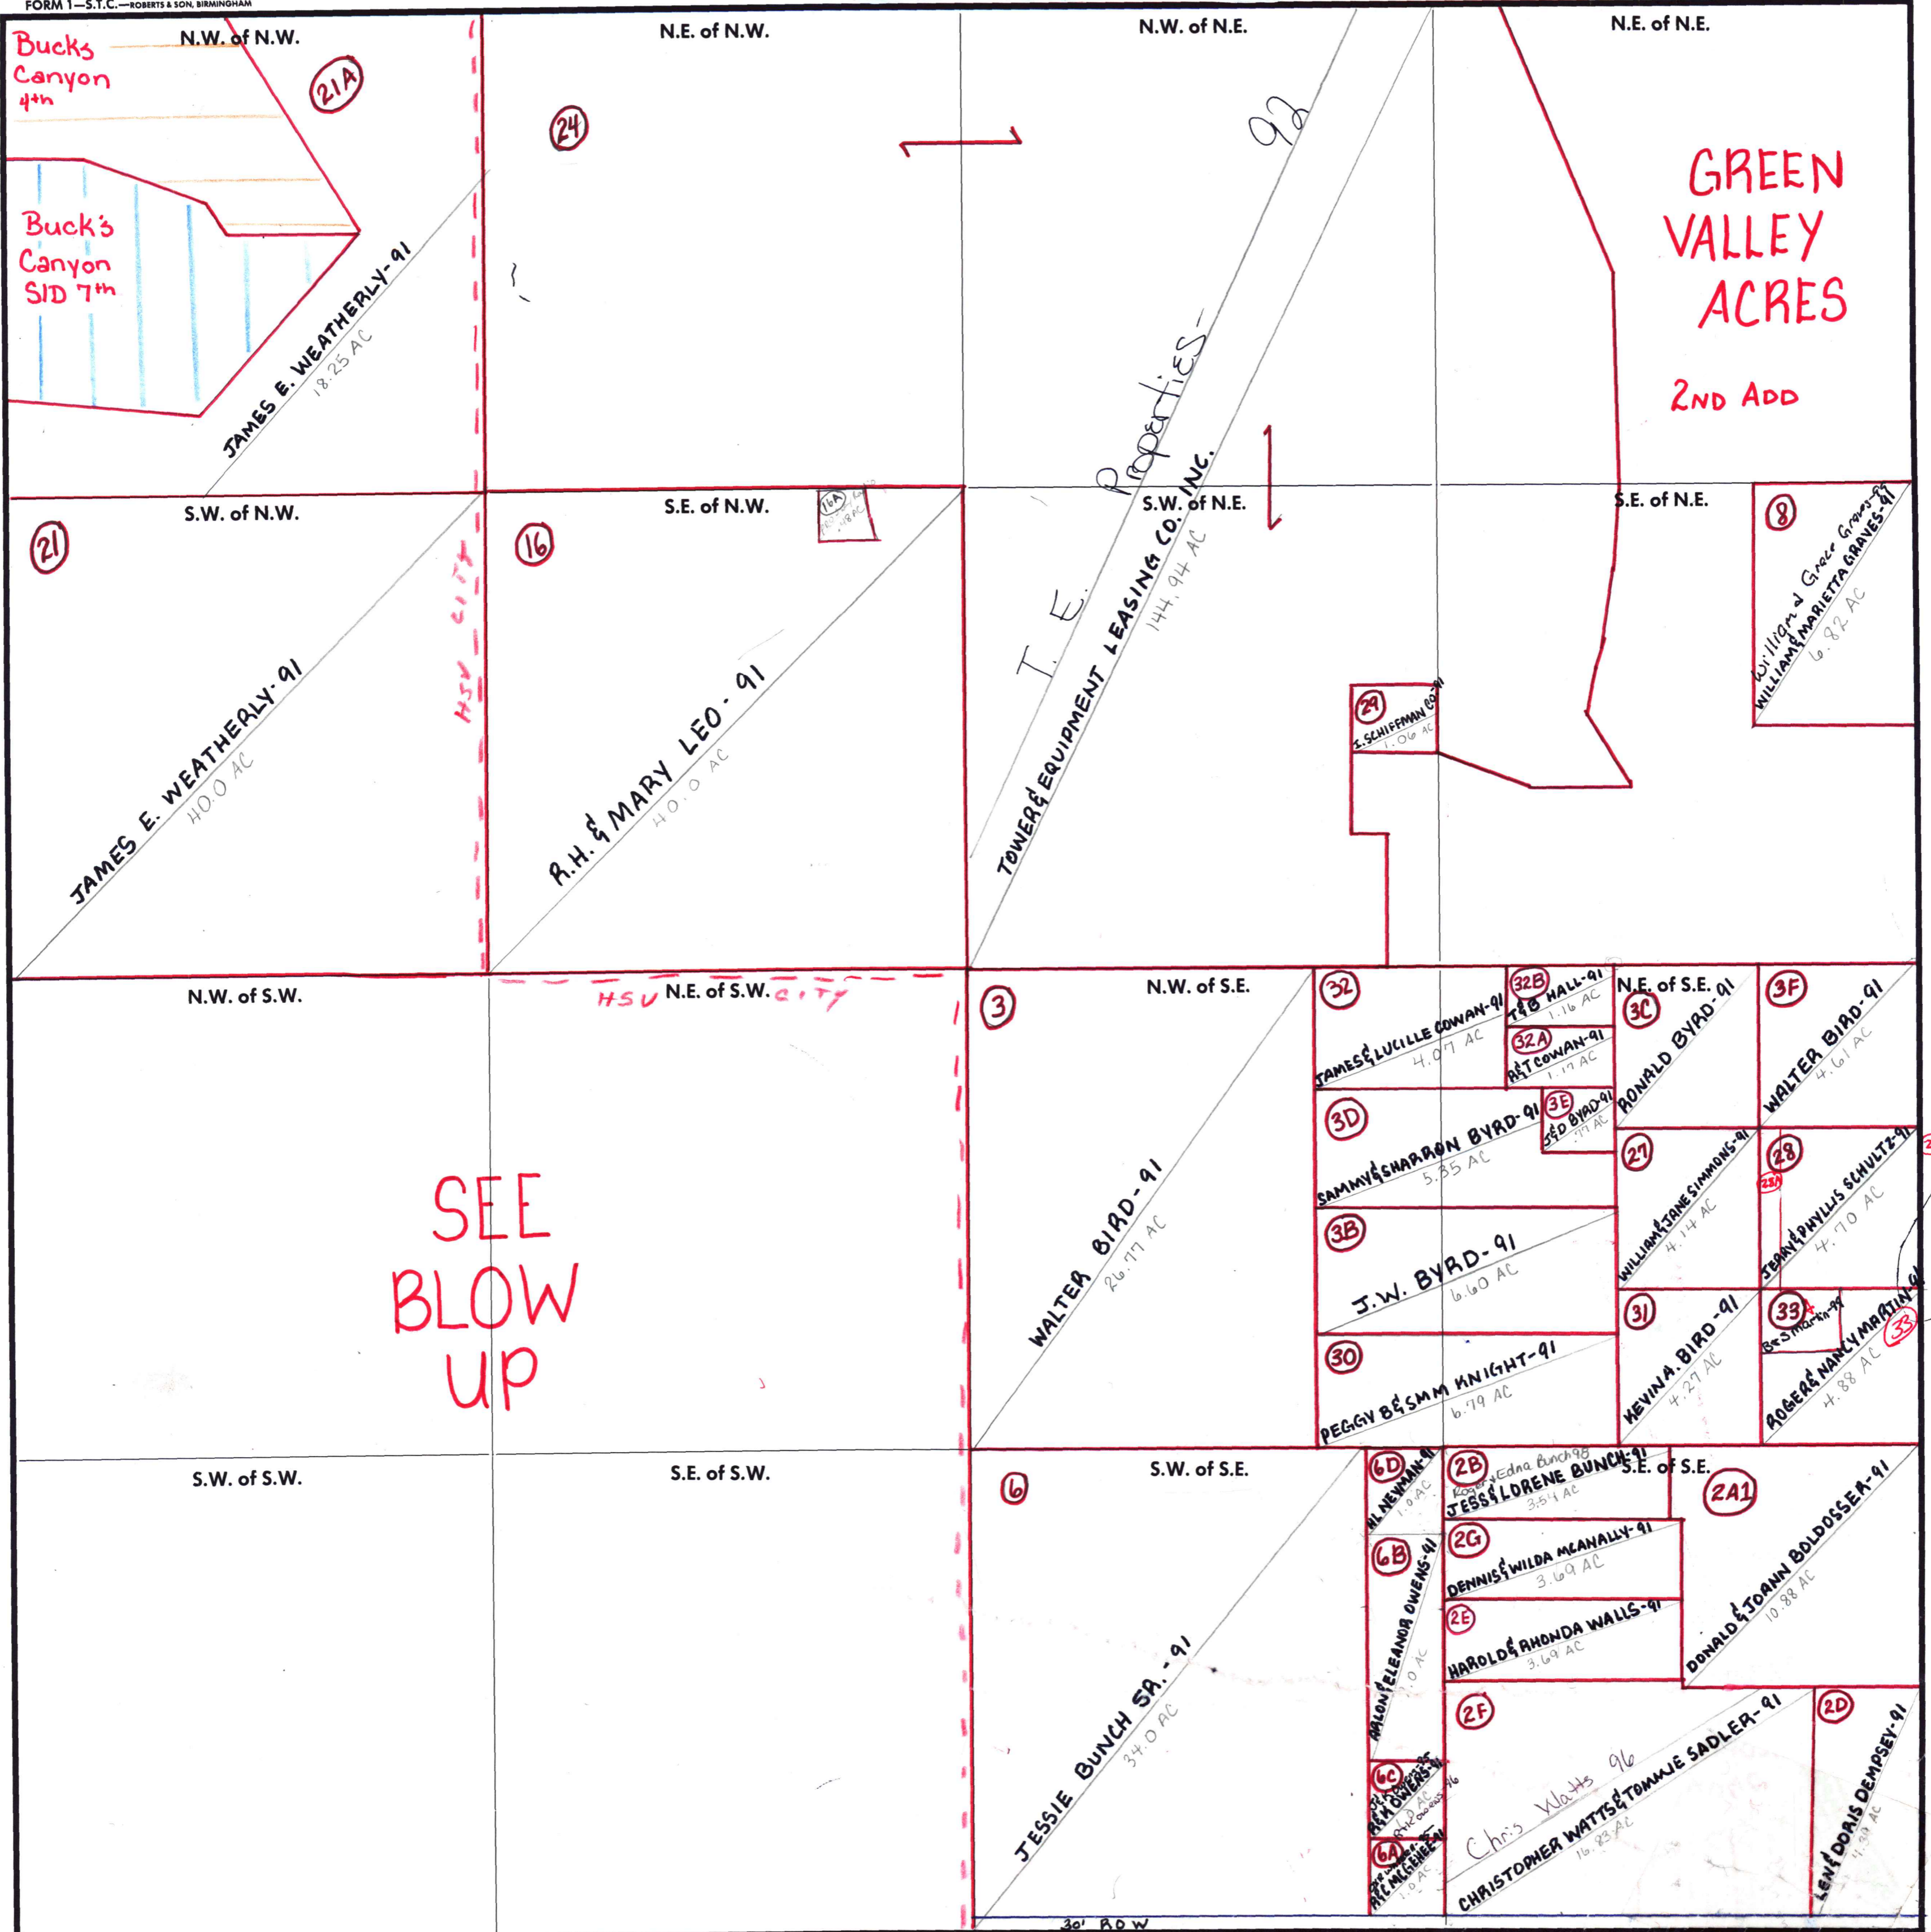

FORM 1-S.T.C.-ROBERTS & SON, BIRMINGHAM

SEE
BLOW
UP

Scale - 1 inch = 300 Ft.