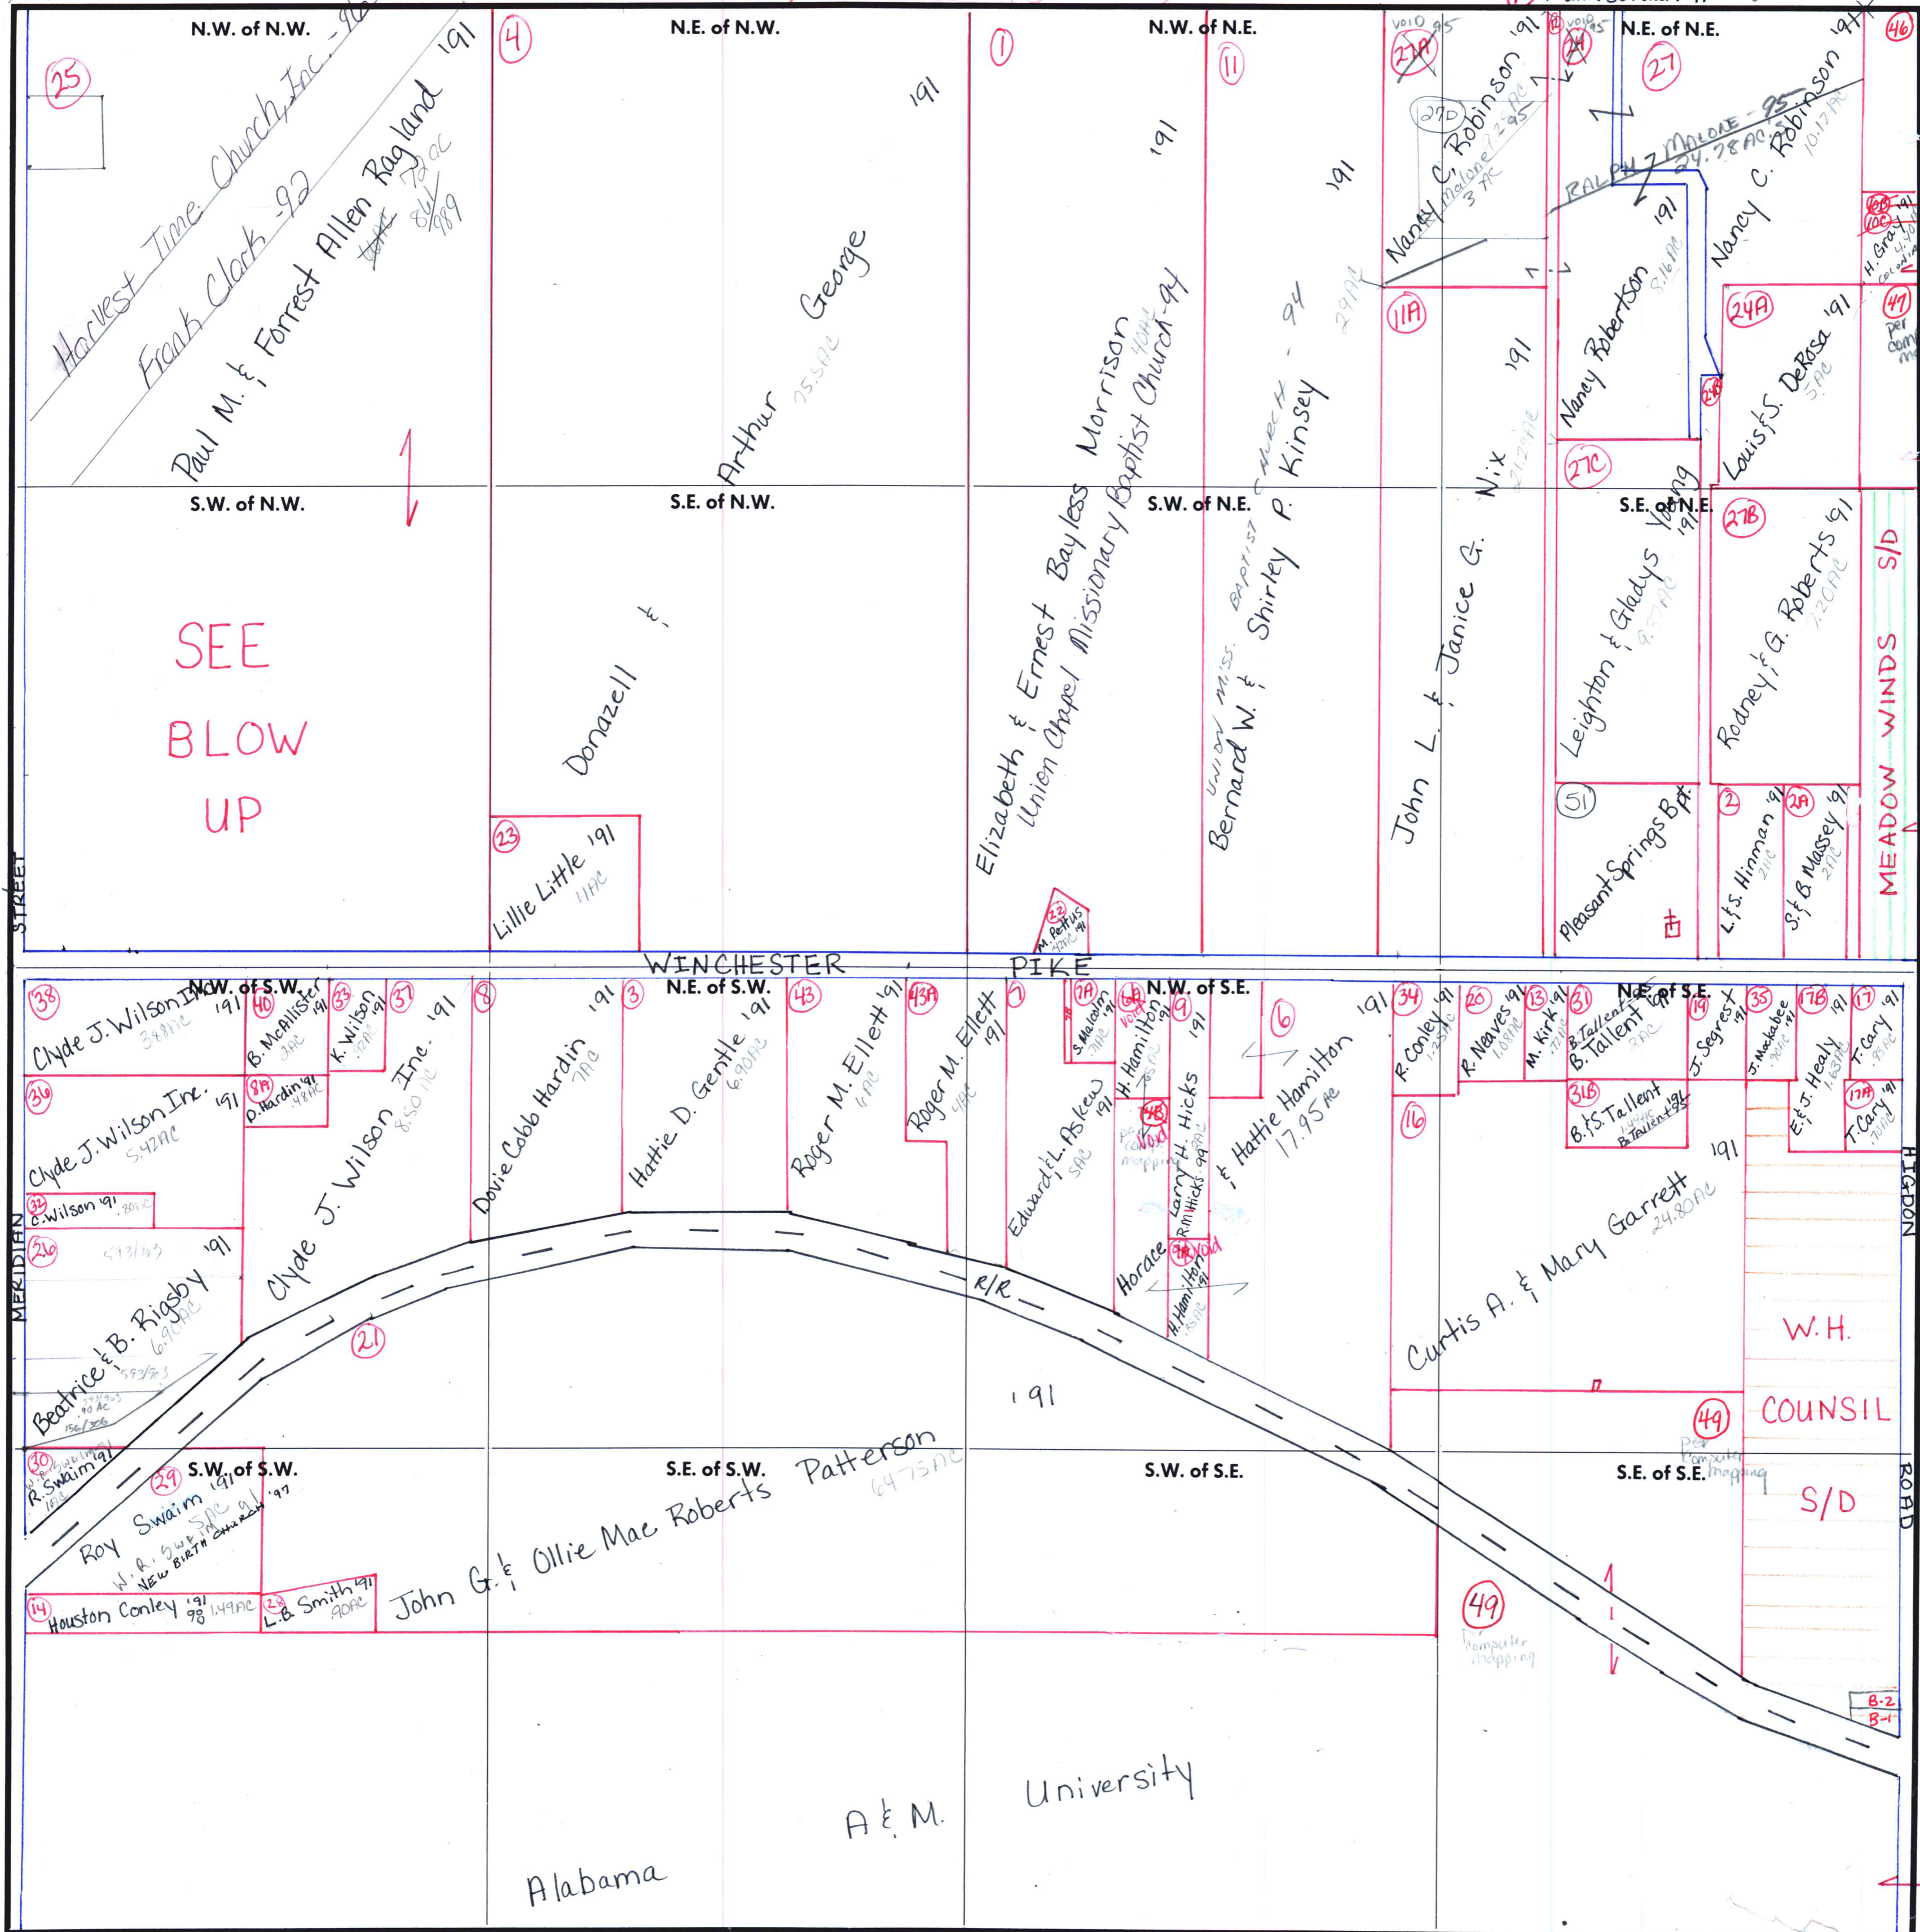

FORM 1-S.T.C.-CURRIE SYSTEMS, INC.

SEE BLOW UP

MEADOW WINDS S/D

per computer mapping

Now: 92 → 3-1E-B# 34  
73-1E-B# 35  
per comp mapping

248 N. Robinson  
1.70 AC  
R. Malone  
-95

76 S. Malcolm '91  
.03 AC

31A Billy Tallent '91  
.04 AC

carried in  
3-1E-8