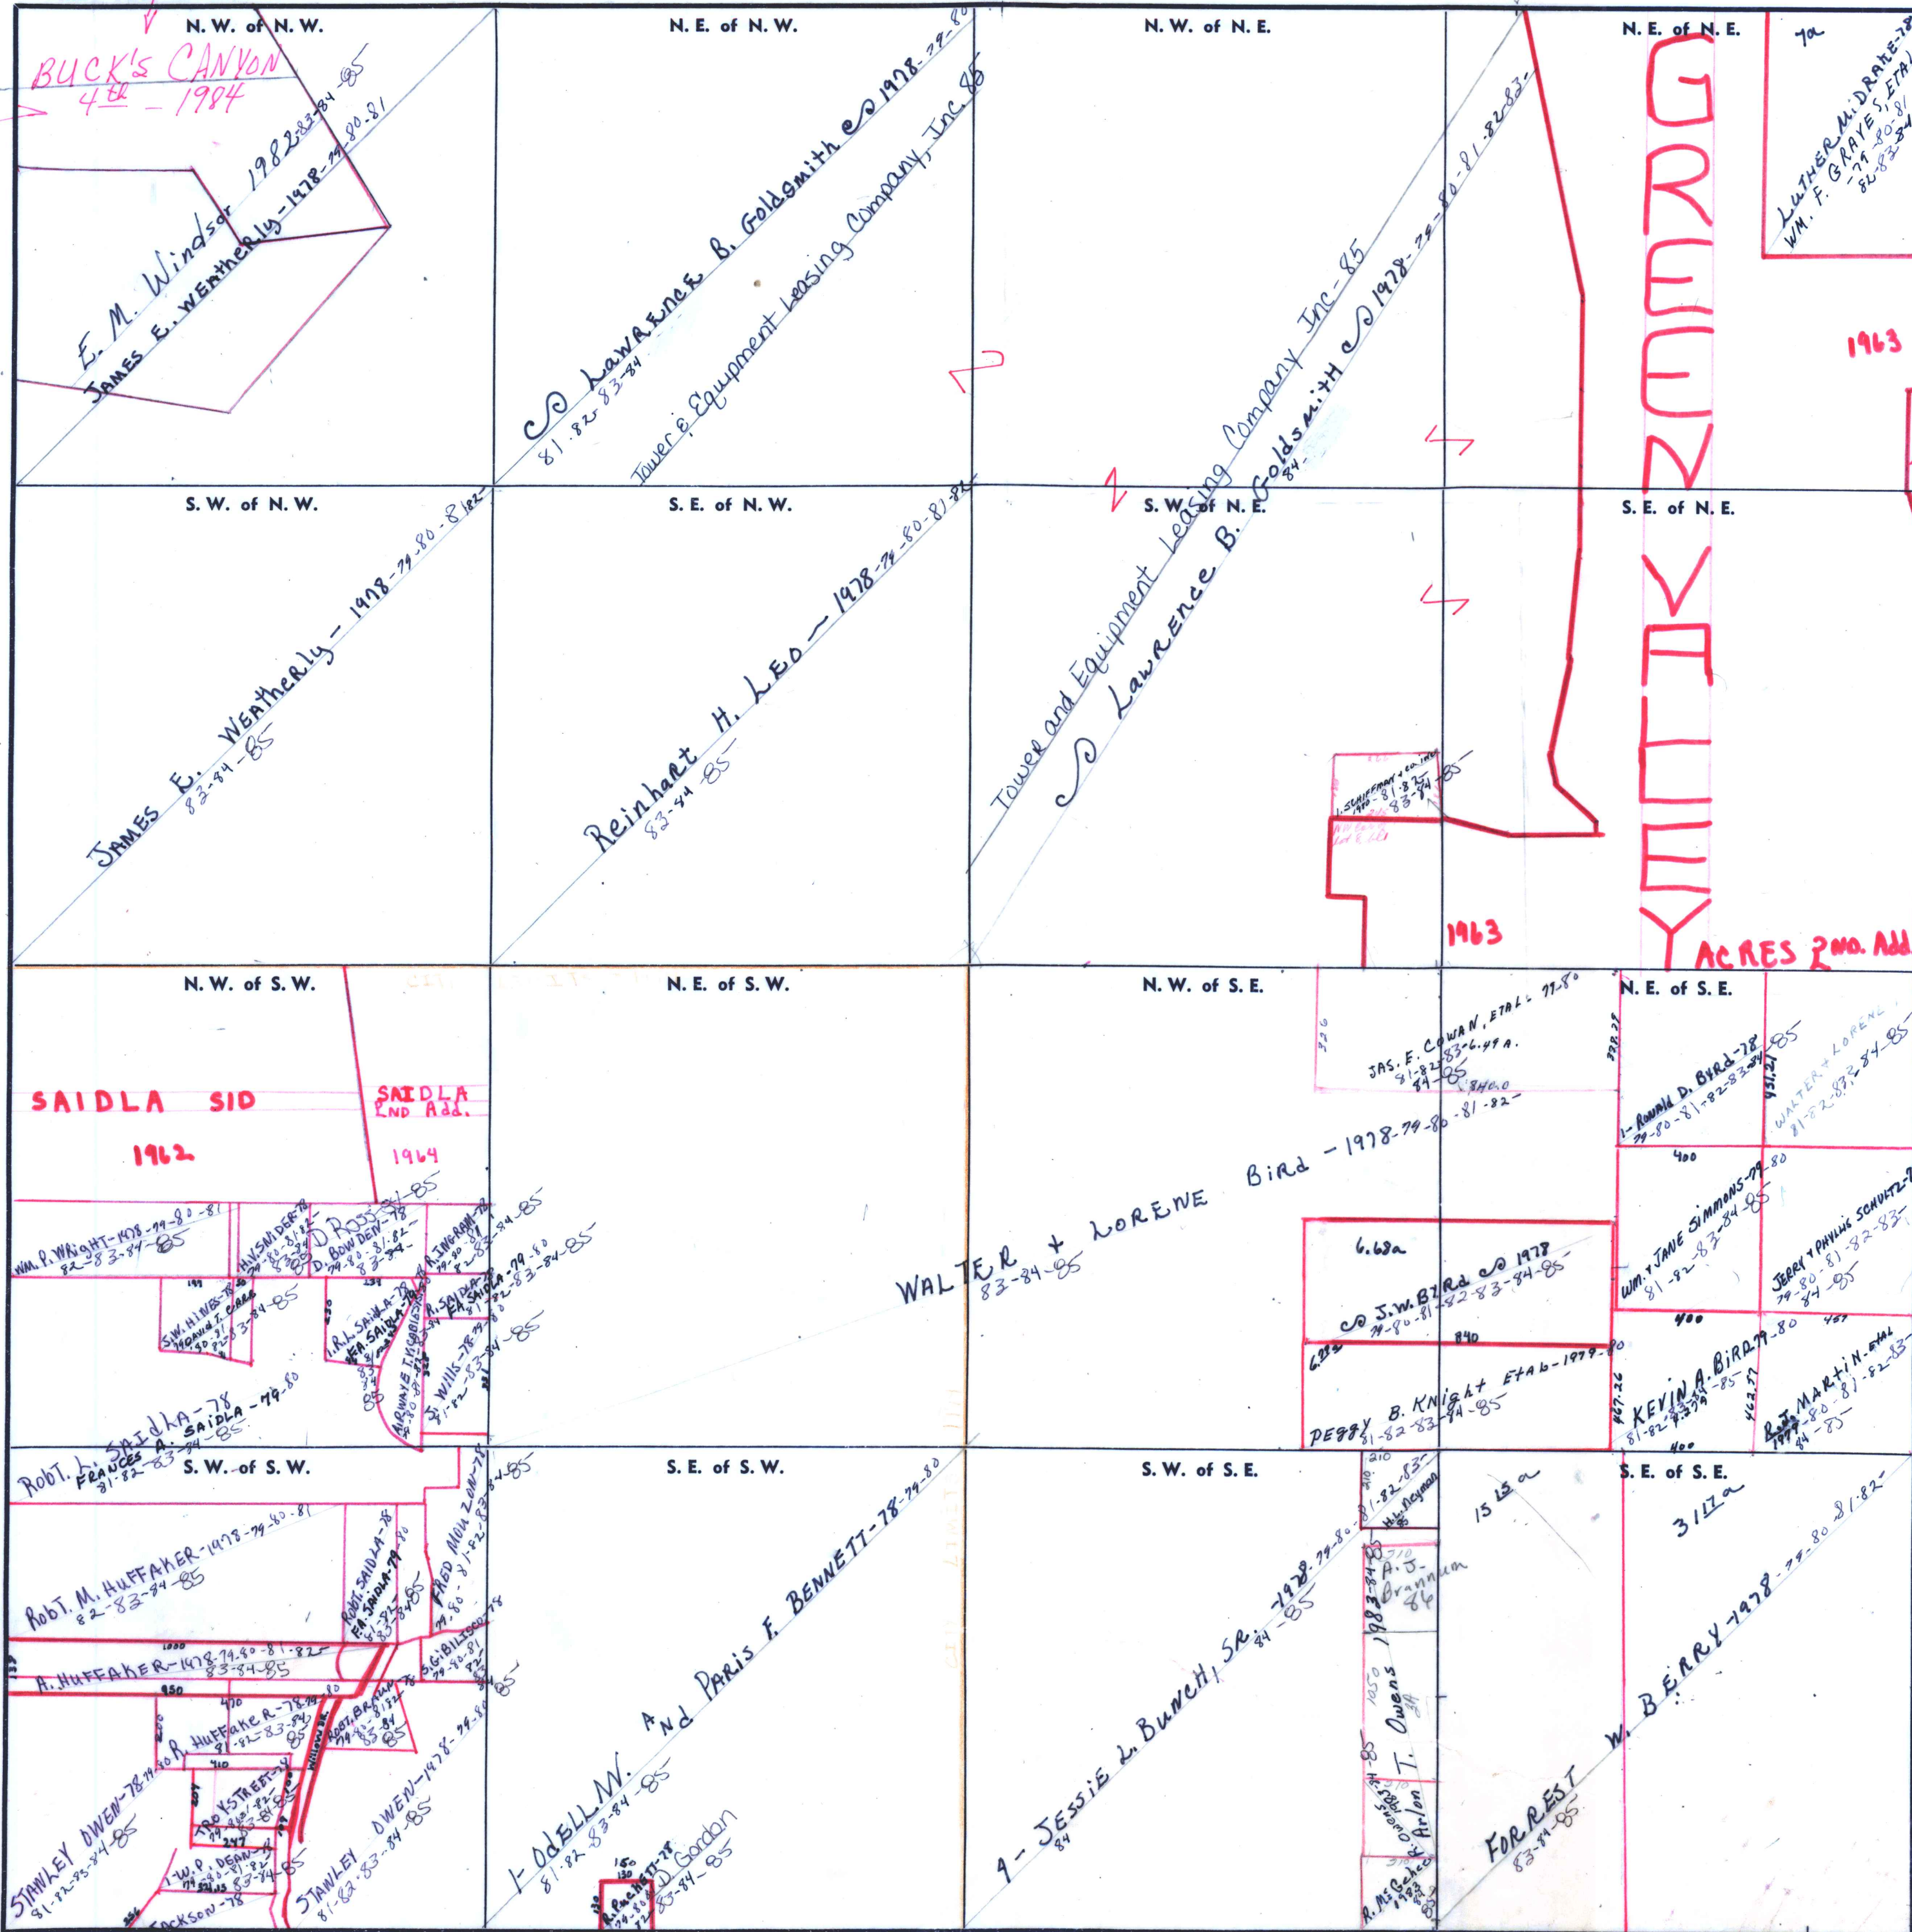

FORM 1—S.T.C.—ROBERTS & SON, BIRMINGHAM

Scale—1 inch—300 Ft.

D.M.T.