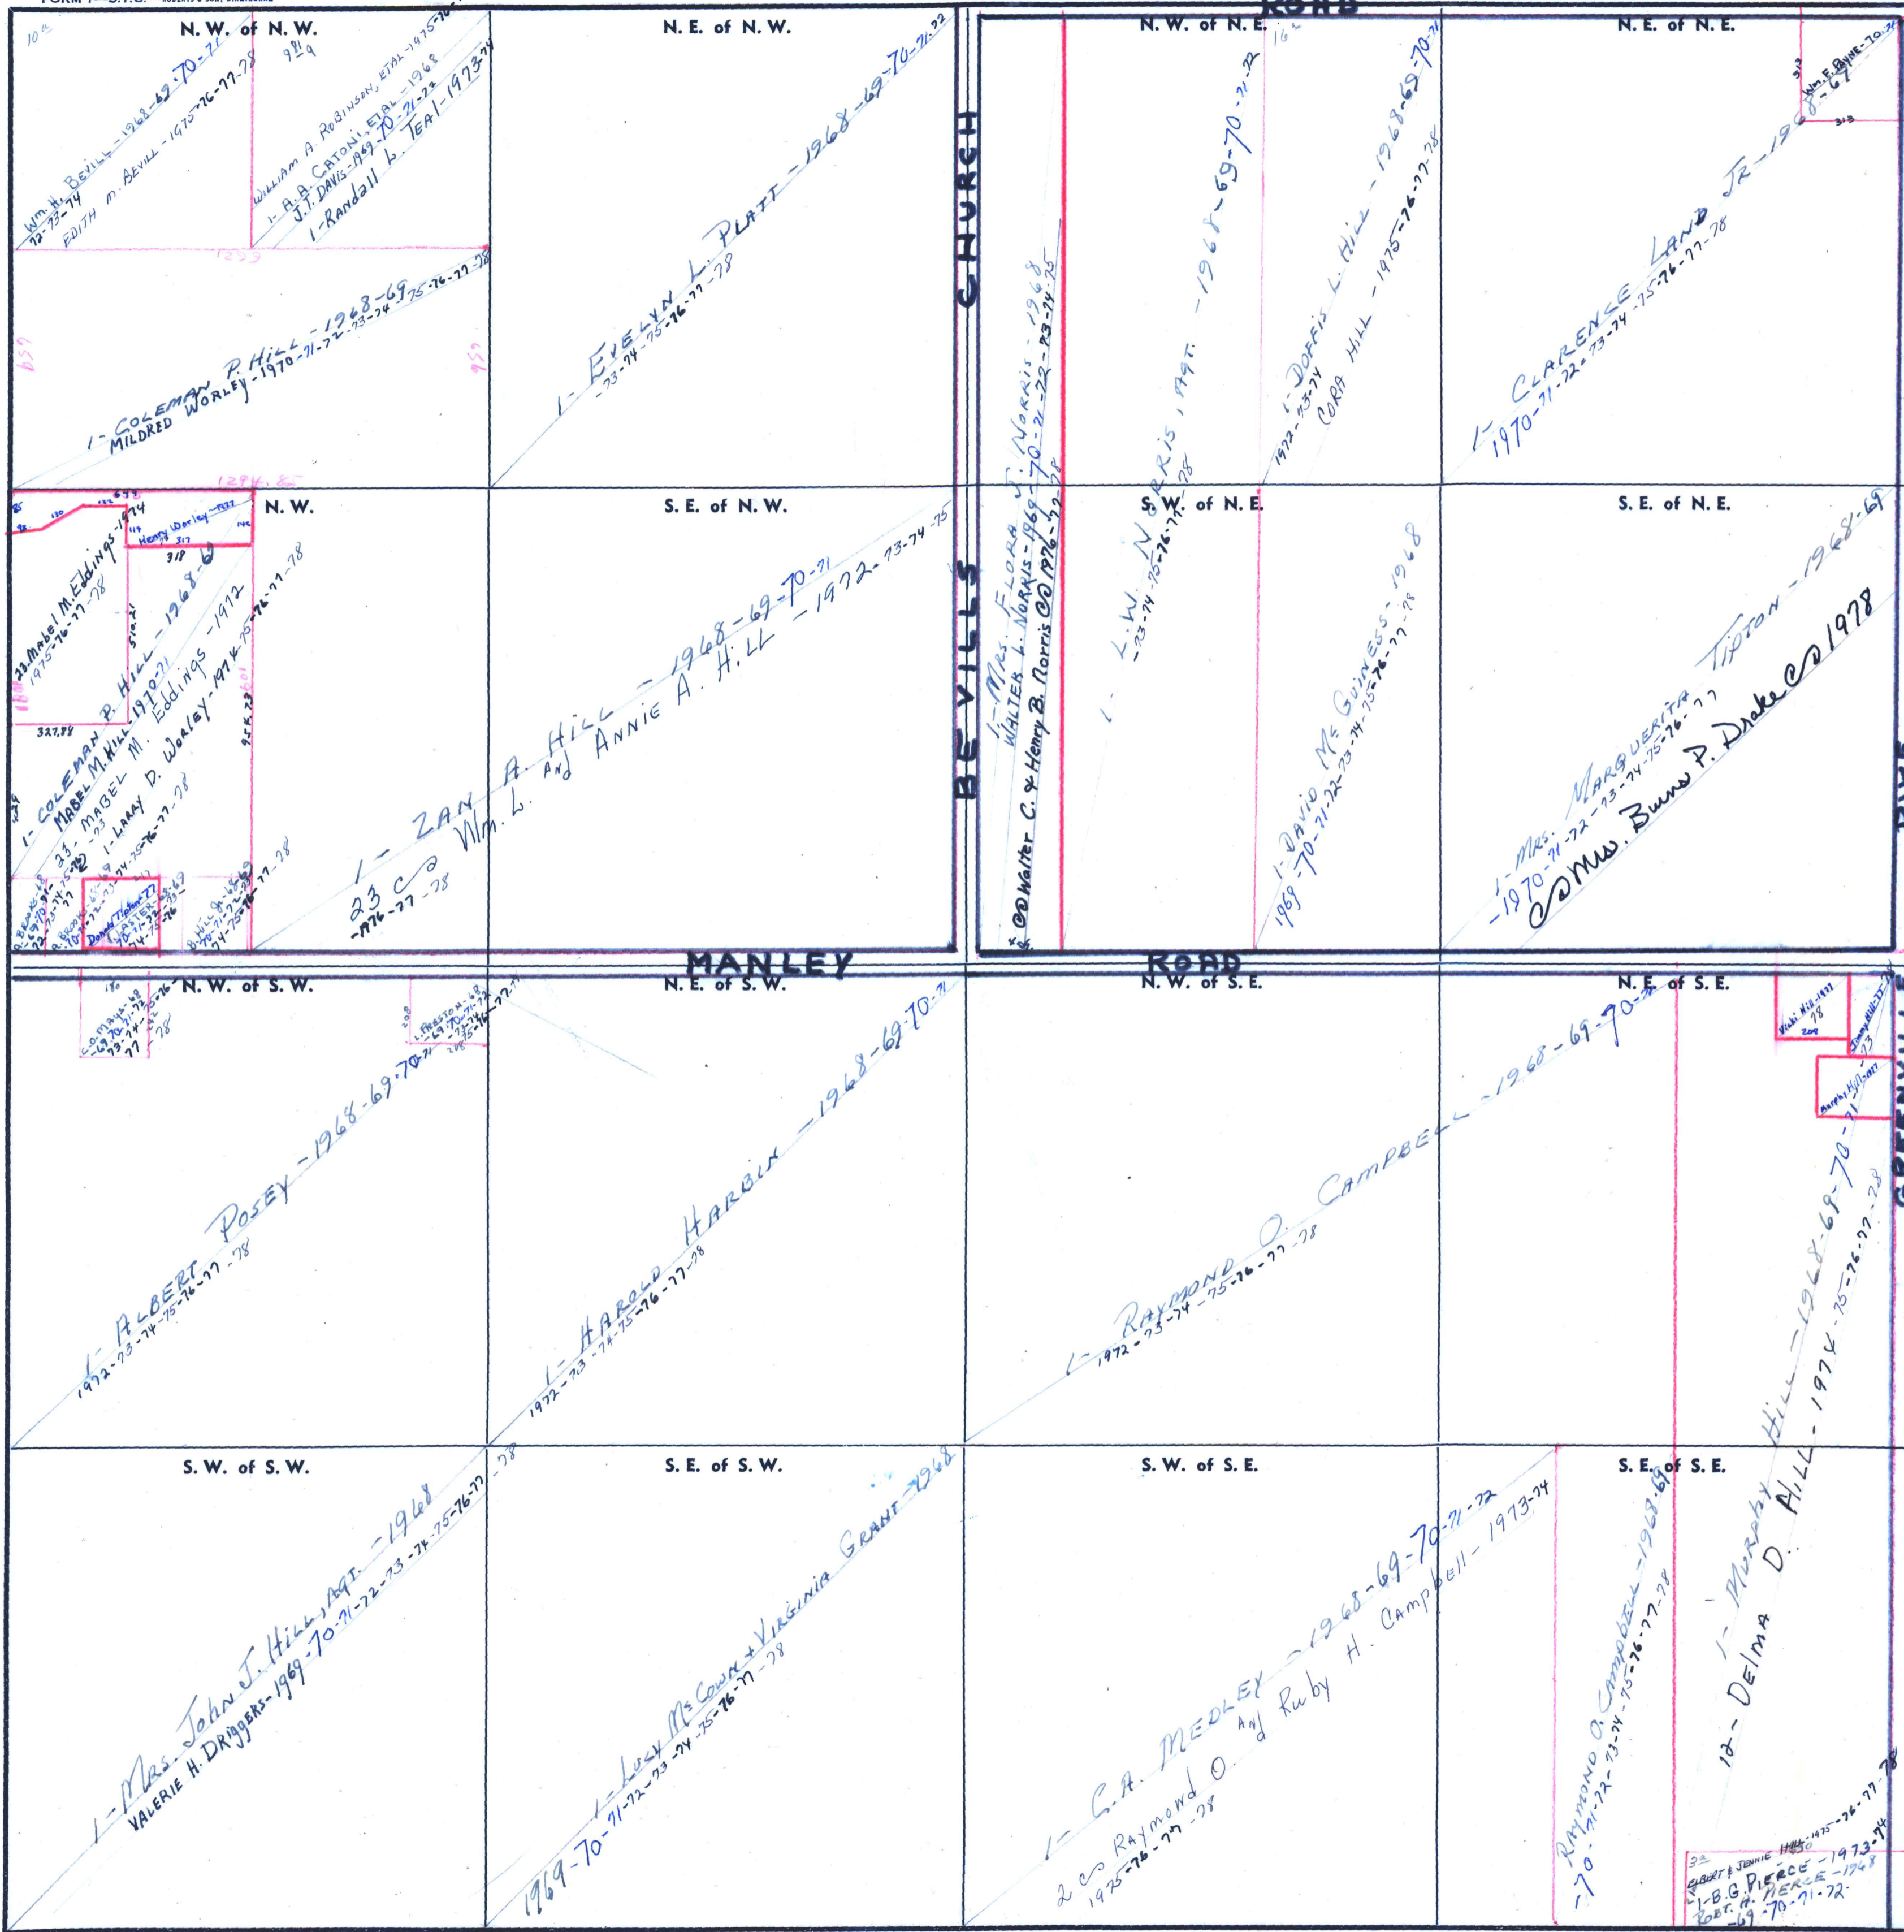

FORM 1—S.T.C.—ROBERTS & SON, BIRMINGHAM

72-73-74-75-76-77
28

Call are from
section lines
not road margins